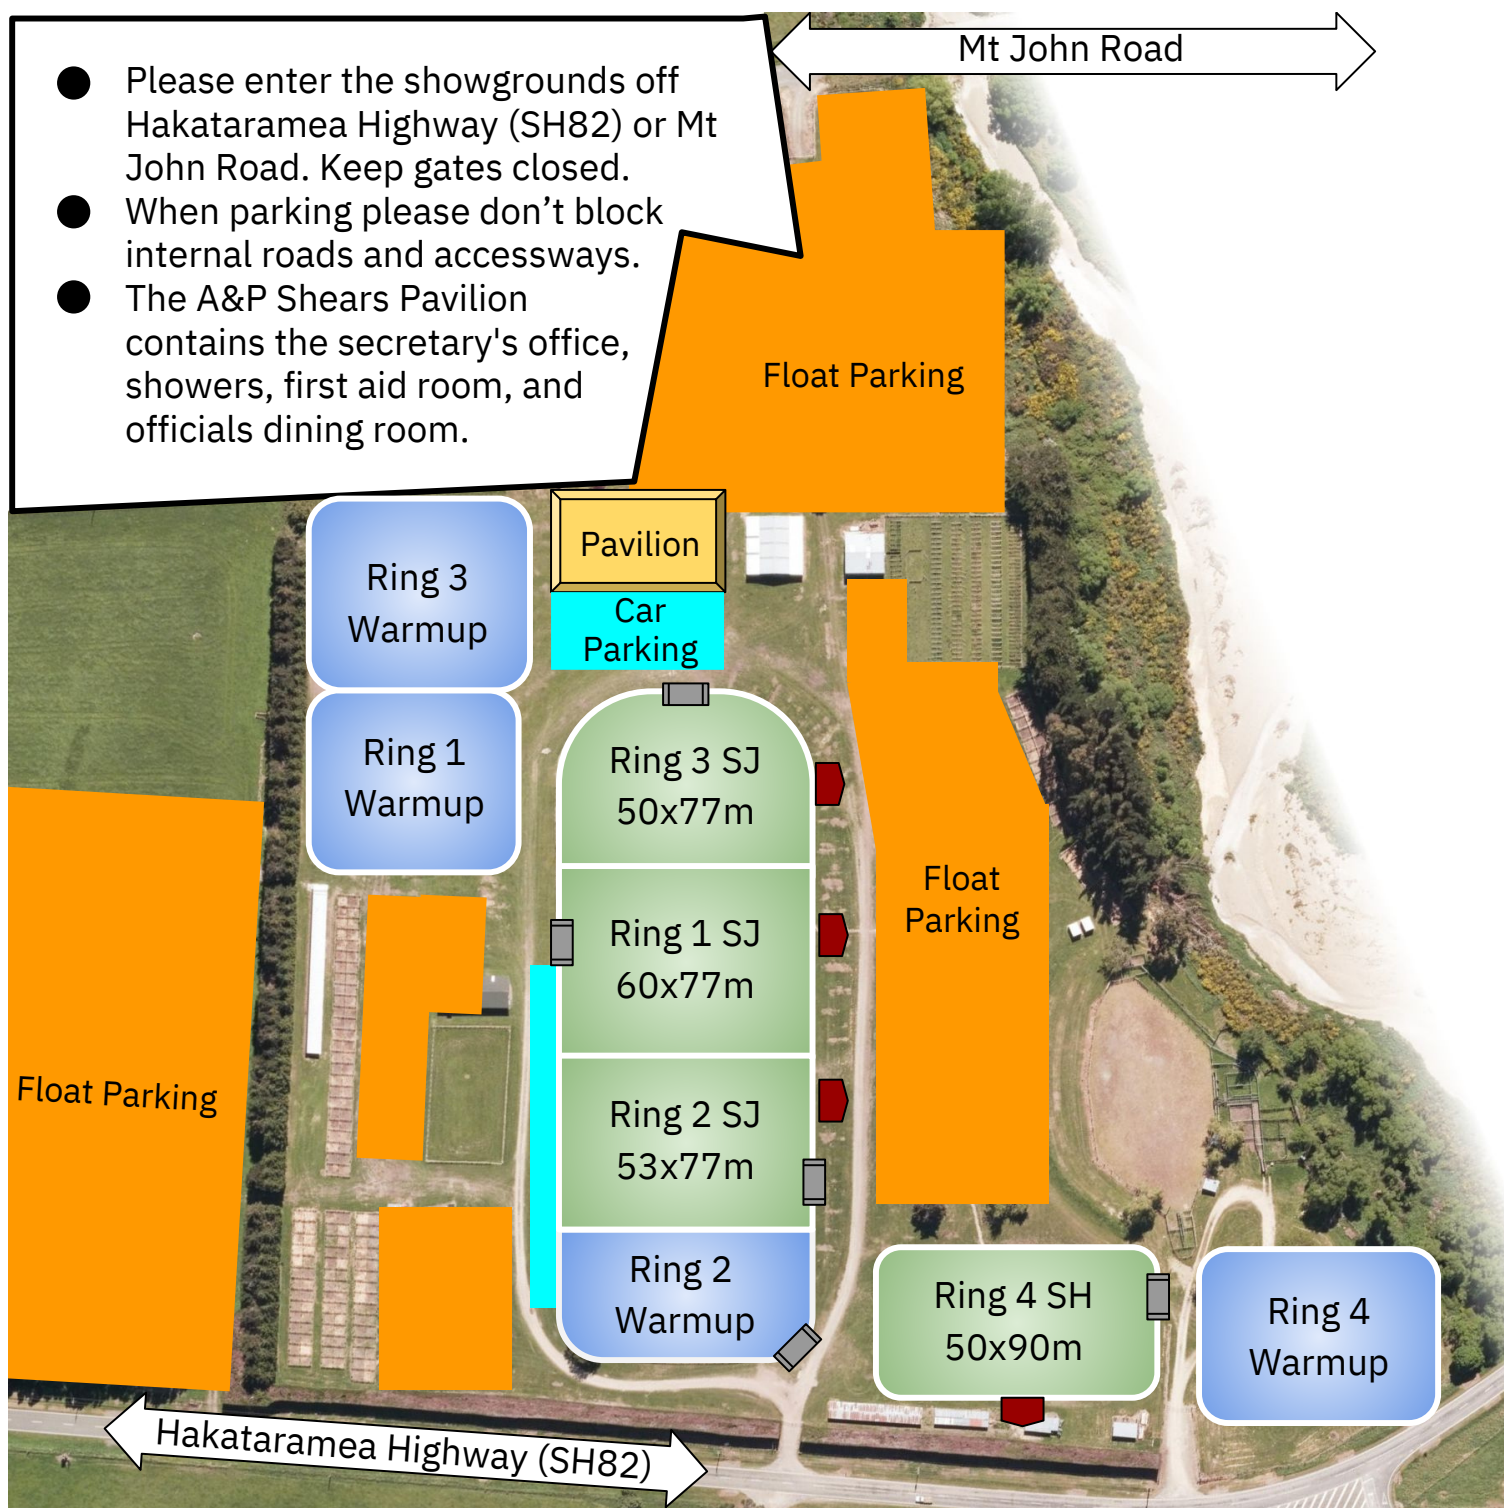

All rings will be running to draw order. Late entries must start first in all draw order competitions (see ART 252.2.2)

A minimum standard of dress must be worn in all classes except in open classes where a formal standard of dress must be worn (see ART 256).

All riders must wear a tagged approved safety helmet at all times when riding - the accepted safety standards can be found on the ESNZ website.

All dogs must be restrained by a leash not exceeding 1 metre in length at all times. This applies at all times anywhere on the grounds. Excreta must be picked up by the person responsible for the animal.

- Please enter the showgrounds off Hakataramea Highway (SH82) or Mt John Road. Keep gates closed.
- When parking please don't block internal roads and accessways.
- The A&P Shears Pavilion contains the secretary's office, showers, first aid room, and officials dining room.