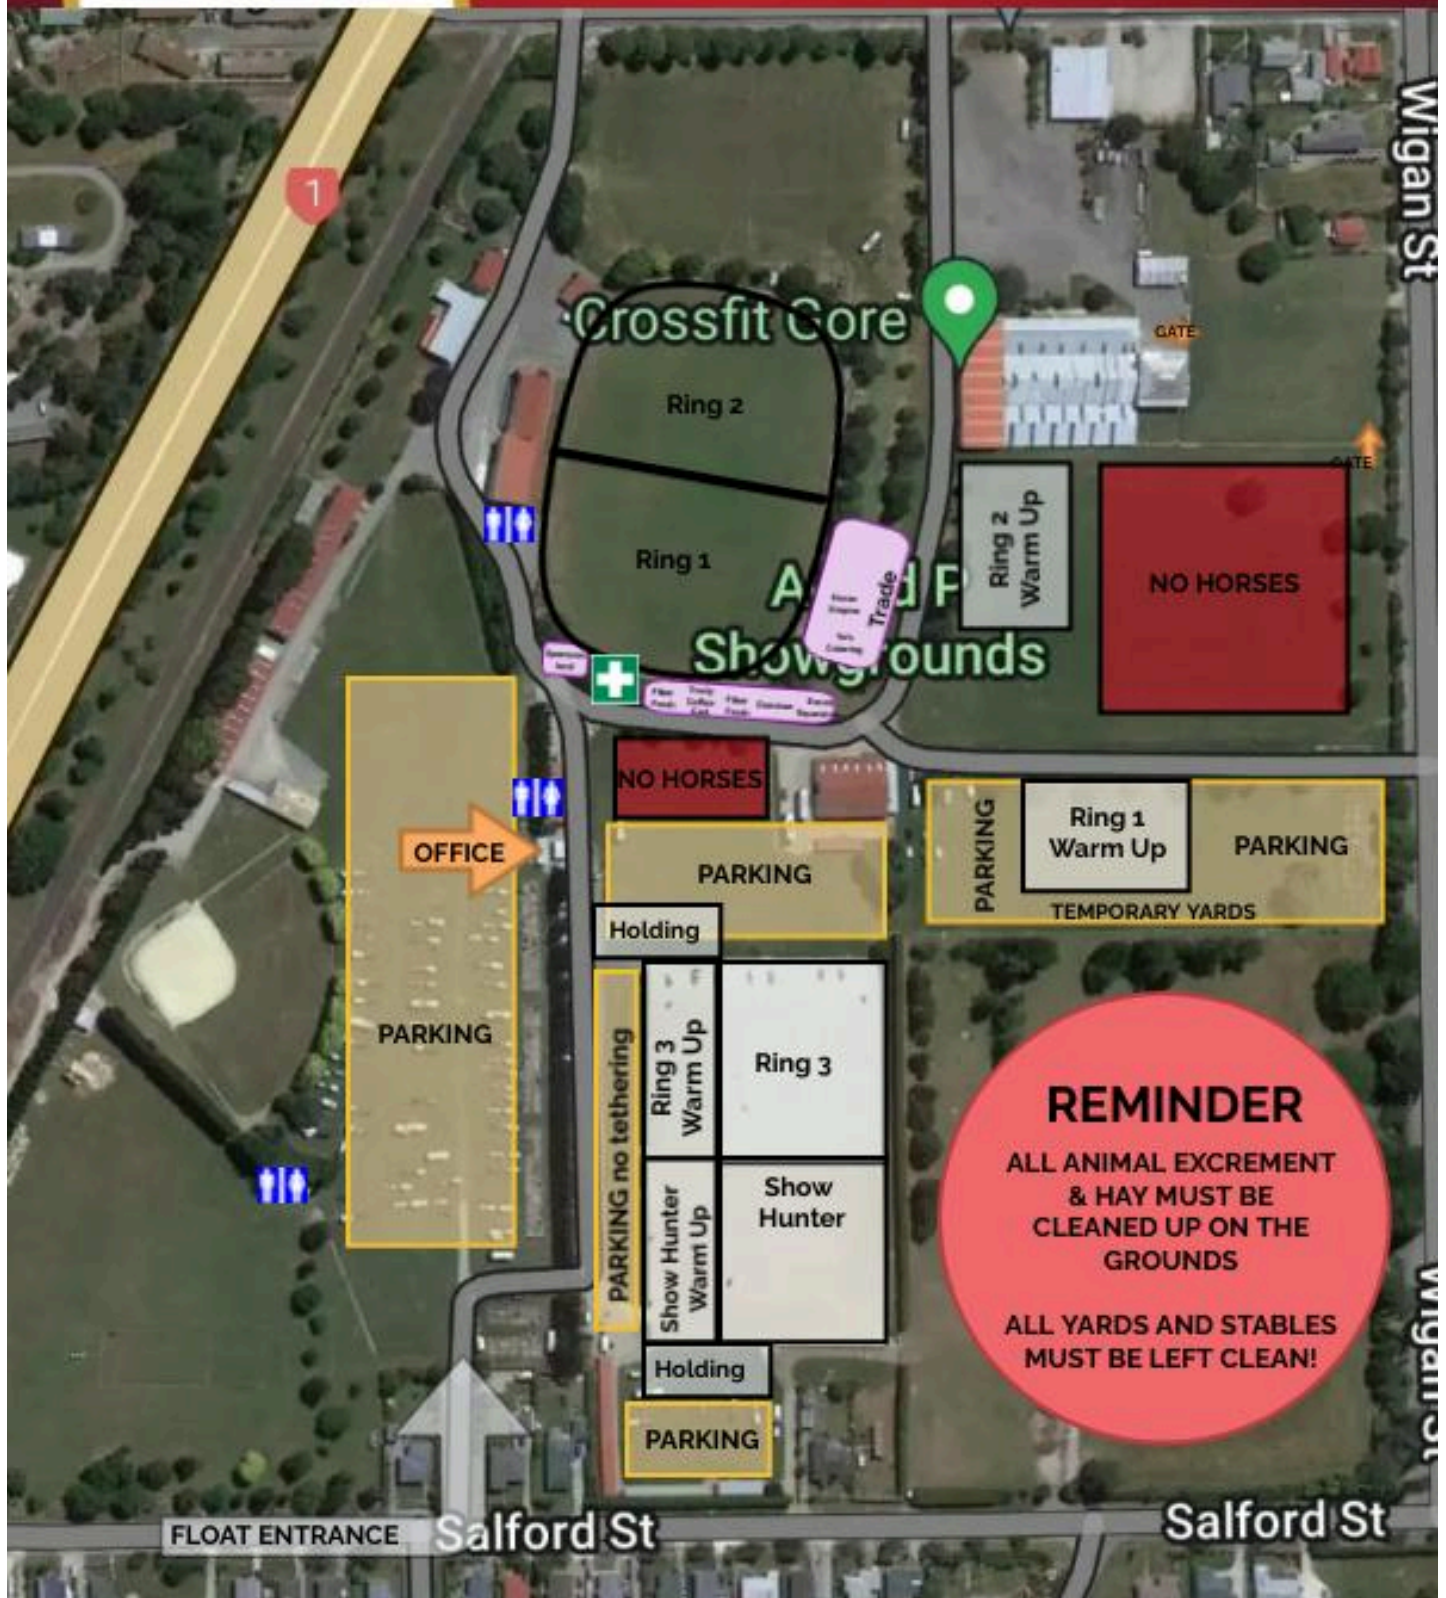

The Agricentre South
SOUTHLAND
CHAMPIONSHIP Show

17-18 FEBRUARY
2024