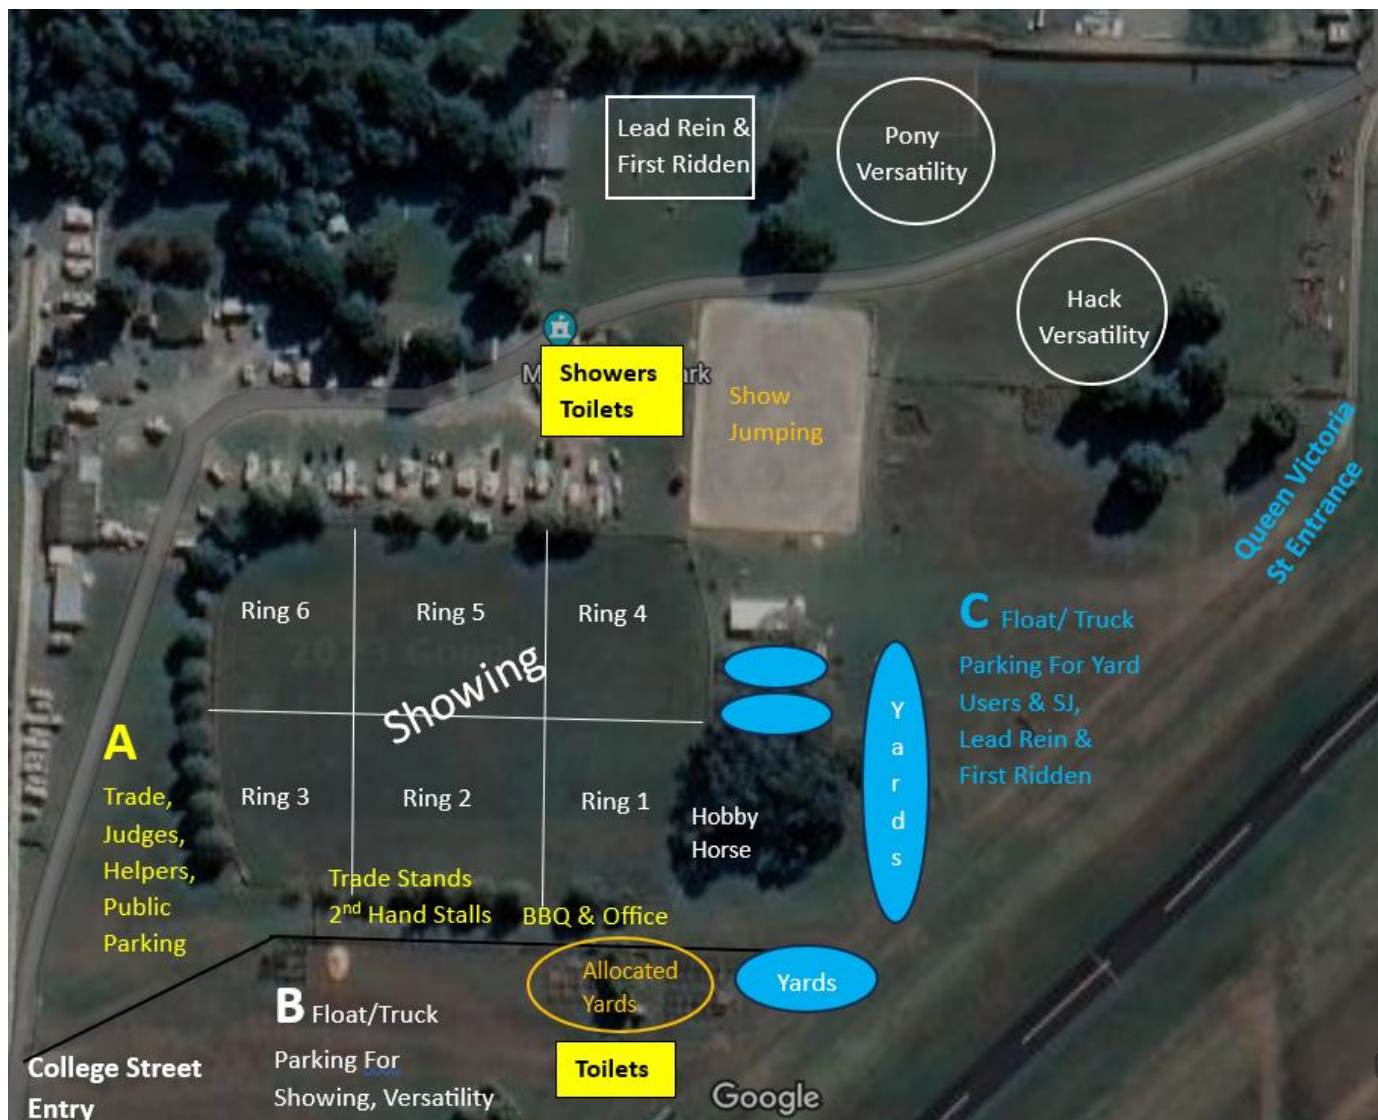

The timetable is tight, no classes will be held for anyone.

Enter on the day ONLY for Hobby Horse, Trotting Race, Tip & Out.

See Steward at the gate 15mins before the event to enter.

15min Break at 11.45 for everyone to attend the tribute to Emma in Ring 1 if they wish

!!!!!!! PLEASE LEAVE YOUR YARD IMMACULATE!!!!!!!

➤ PARKING

Due to huge entries please park as close to each other as is safely possible.

Enter through correct gate for your parking area, there is NO thoroughfare thru the park for Vehicles, there is for humans and horses.

If you have a yard you must park near that, for non-yard users park where your section is allocated parking, this will spread people more evenly and everyone will fit in.

GATE A- Trade Strands, 2nd Hand Stalls, Judges, Stewards, Helpers, basically anyone without a horse

GATE B- Floats & Trucks for competitors with allocated yards, Showing in rings 1-6 & Versatility

GATE C- Floats & Trucks for **All** other yard users. Showjumpers & Lead rein & First Ridden

Thank you for supporting Emma's show. Please remember to bring the sunshine with you. I'm sure we will all have a fun & successful day. Thank you for reading all this information, if you need to know anything else, please email barnsleypark@live.com or come to the office on the day. 😊