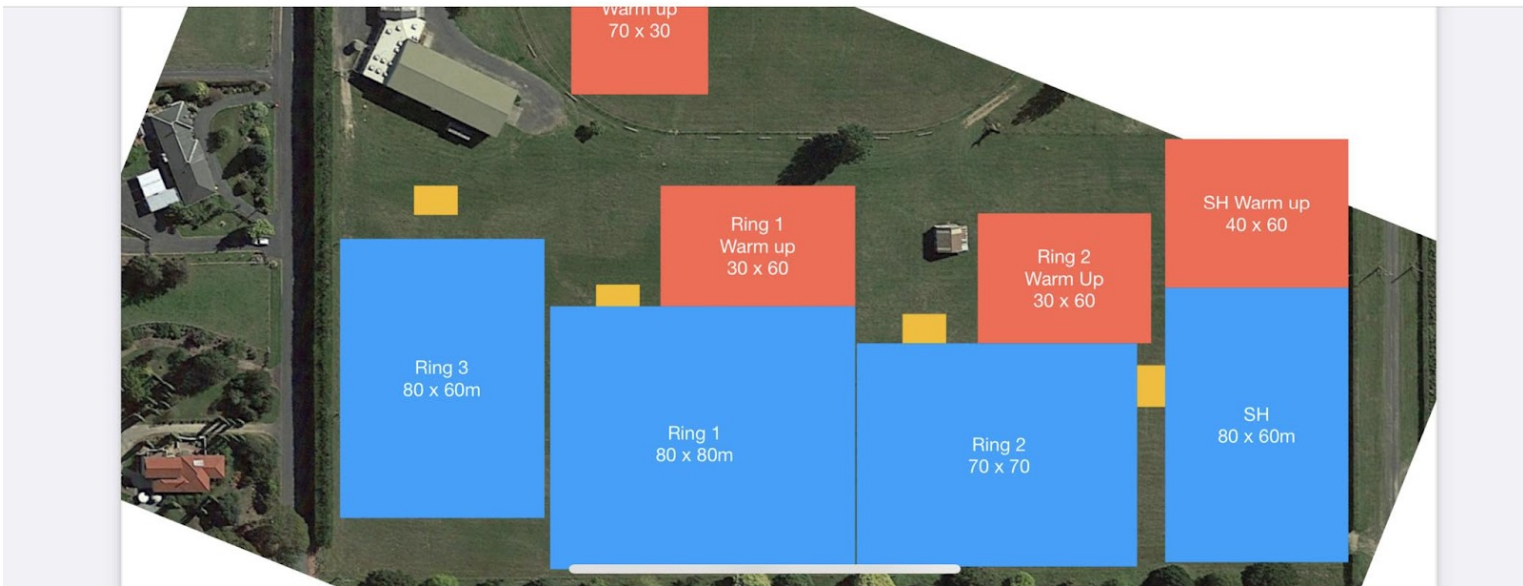

Course Designers

Ring 1 Donella Still
Ring 2 Tony Hutton
Ring 3 Kelly Heckler

DOGS

Dogs must be kept on a leash at all times and any poo is to be picked up! NO EXCEPTIONS!!!

Vet on Call

Clutha Vets (Annie) (027) 482 5282

Emergency Services

Riders Medical: Maria Collins, Liz Walker, Leah Wilson

(All riders who come off must get clearance before starting in your next class).

A first aid site will be in a bus in millcreek, by the tree.

Please Note: The first aid site is not for the administration of plasters, but to clear riders to continue competing.

All gates, judges boxes and the office have contact with First Aid Checker.