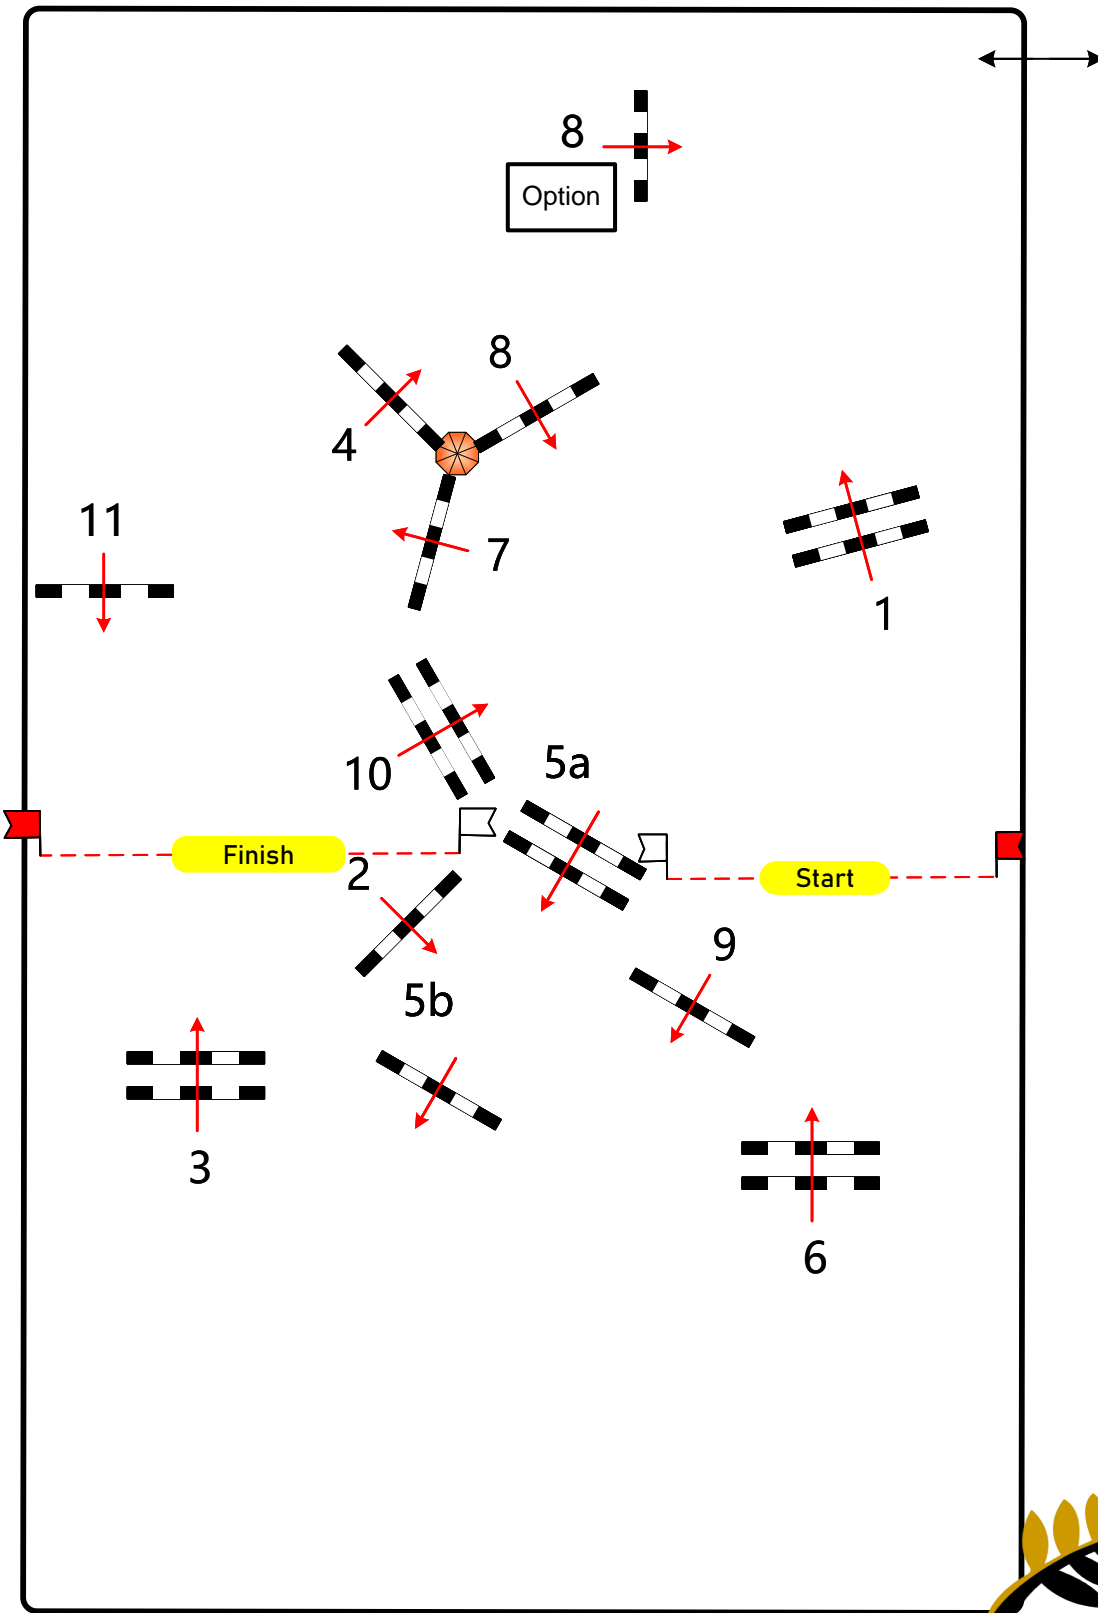

EQUIFEST 2022

Class No.: 29 & 30

FIXINE FOR EQUINE PONY & HORSE

Friday, 28 October 2022

Start: 18:30

Table: C
 Nat. rules: 239
 FEI rules:
 Height: 1.10 m.

Time limit: 120 sec.
 Obstacles: 11
 Efforts: 12
 Tabel C: 3 sec.

PHILIPPA HOWELLS
 FEI LEVEL 3 JUMPING COURSE DESIGNER

& Team

SCALE: 1:250