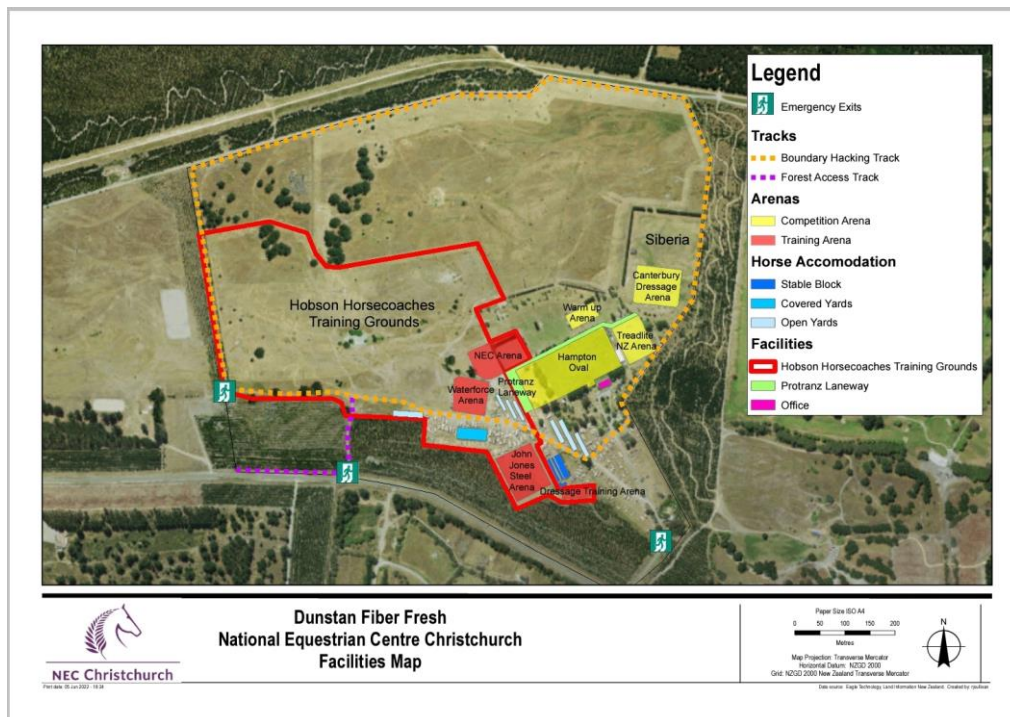

Wairoa Warrior

Ellie Flett

Symphony LPE

Timaunga Malachy

Wairoa Warrior

Bianca Reynolds

Angel Hulston

Ellie Flett

266 Pryde's EasiFeed Pony Cat C 90cm - HOY Q Kiwi Gas Qualifier

Jackson
Jubilee Modern Warrior
KM Indira
Our Trojan Troy
Pacific Gold
Puzzle
Splash Bandicoot
Symphony LPE
Timaunga Malachy
Wairoa Warrior

Jenna Janes
Jane Paton-Smith
Kate McDonald
Zoe Quigley
Sophie Smith
Harriet Murray
Olivia Dampier-Crossley
Bianca Reynolds
Angel Hulston
Ellie Flett

268 Pony Category C Handy Hunter 90cm - HOYQ

Jubilee Modern Warrior
Our Trojan Troy
Pure Platinum (c)
Puzzle
Symphony LPE
Timaunga Malachy
Wairoa Warrior

Jane Paton-Smith
Zoe Quigley
Riley Slaven
Harriet Murray
Bianca Reynolds
Angel Hulston
Ellie Flett

267 Aniwell Cat C High Points 90cm - HOYQ in conjunction with Pryde's EasiFeed Kiwi Gas Qualifier

KM Indira
Colour Me
Our Trojan Troy
Pacific Gold
Puzzle
Splash Bandicoot

Kate McDonald
Emily Henderson
Zoe Quigley
Sophie Smith
Harriet Murray
Olivia Dampier-Crossley

Public Address Systems anywhere, anytime.
enhance your next event and make yourself heard, loud and clear

Canterbury Sound Solutions

Ken Mackay
0292007246
canterburysoundsolutions@gmail.com
www.canterburysoundsolutions.com