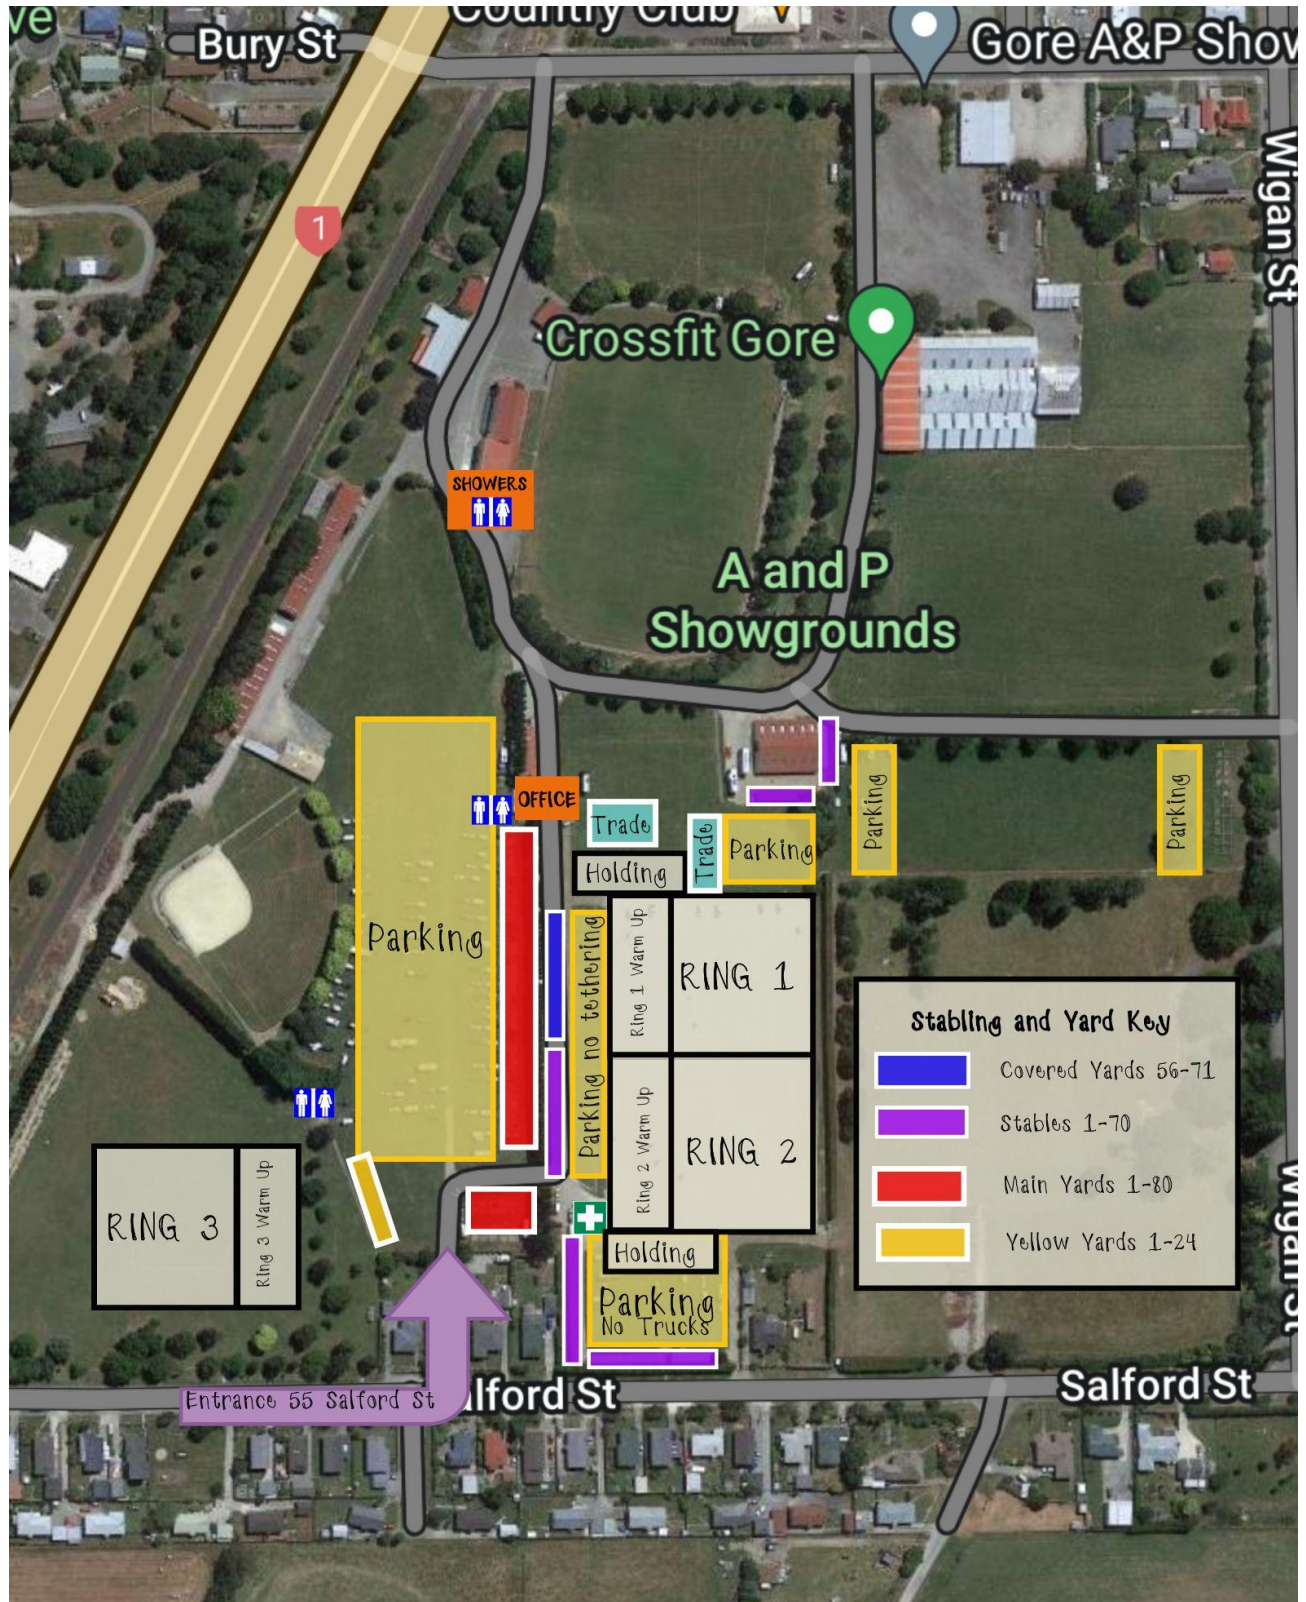

Show Layout