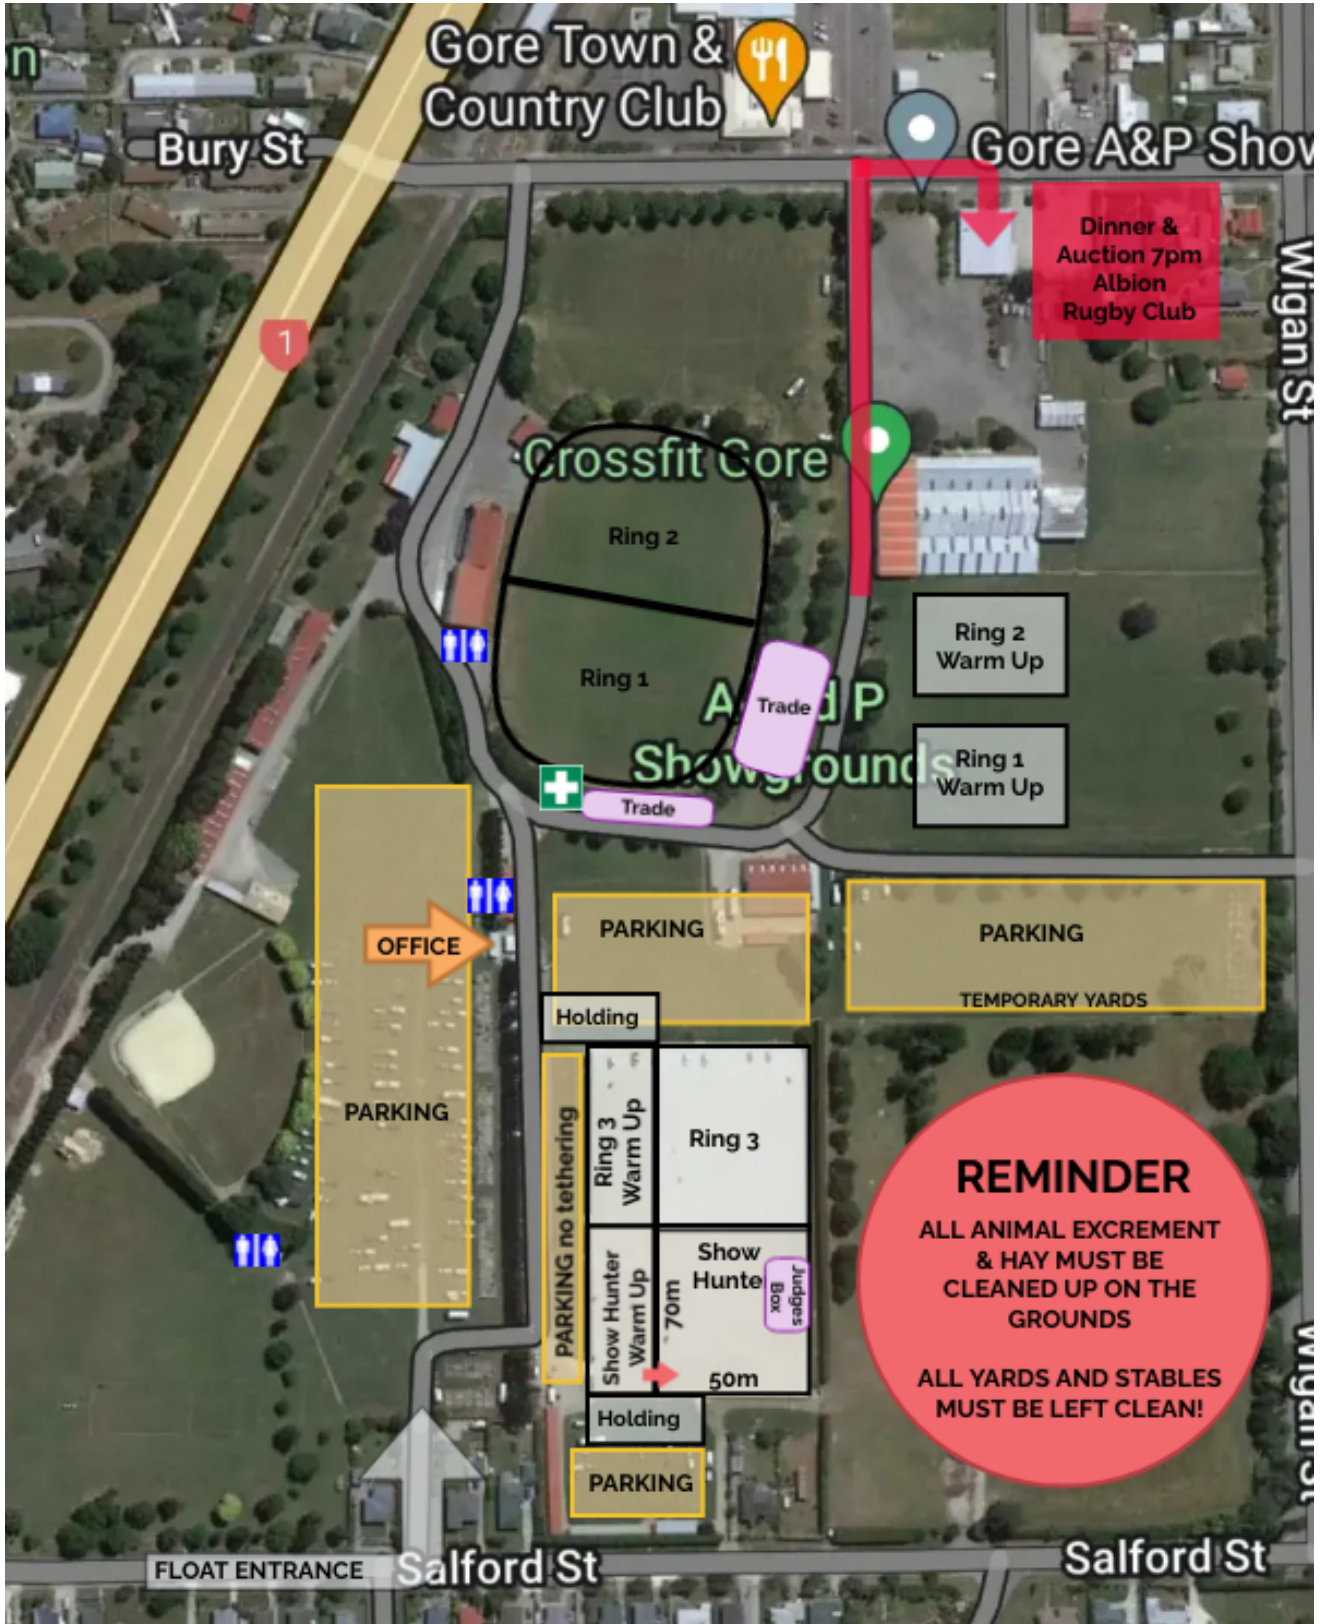

Festival Show 2022 Layout