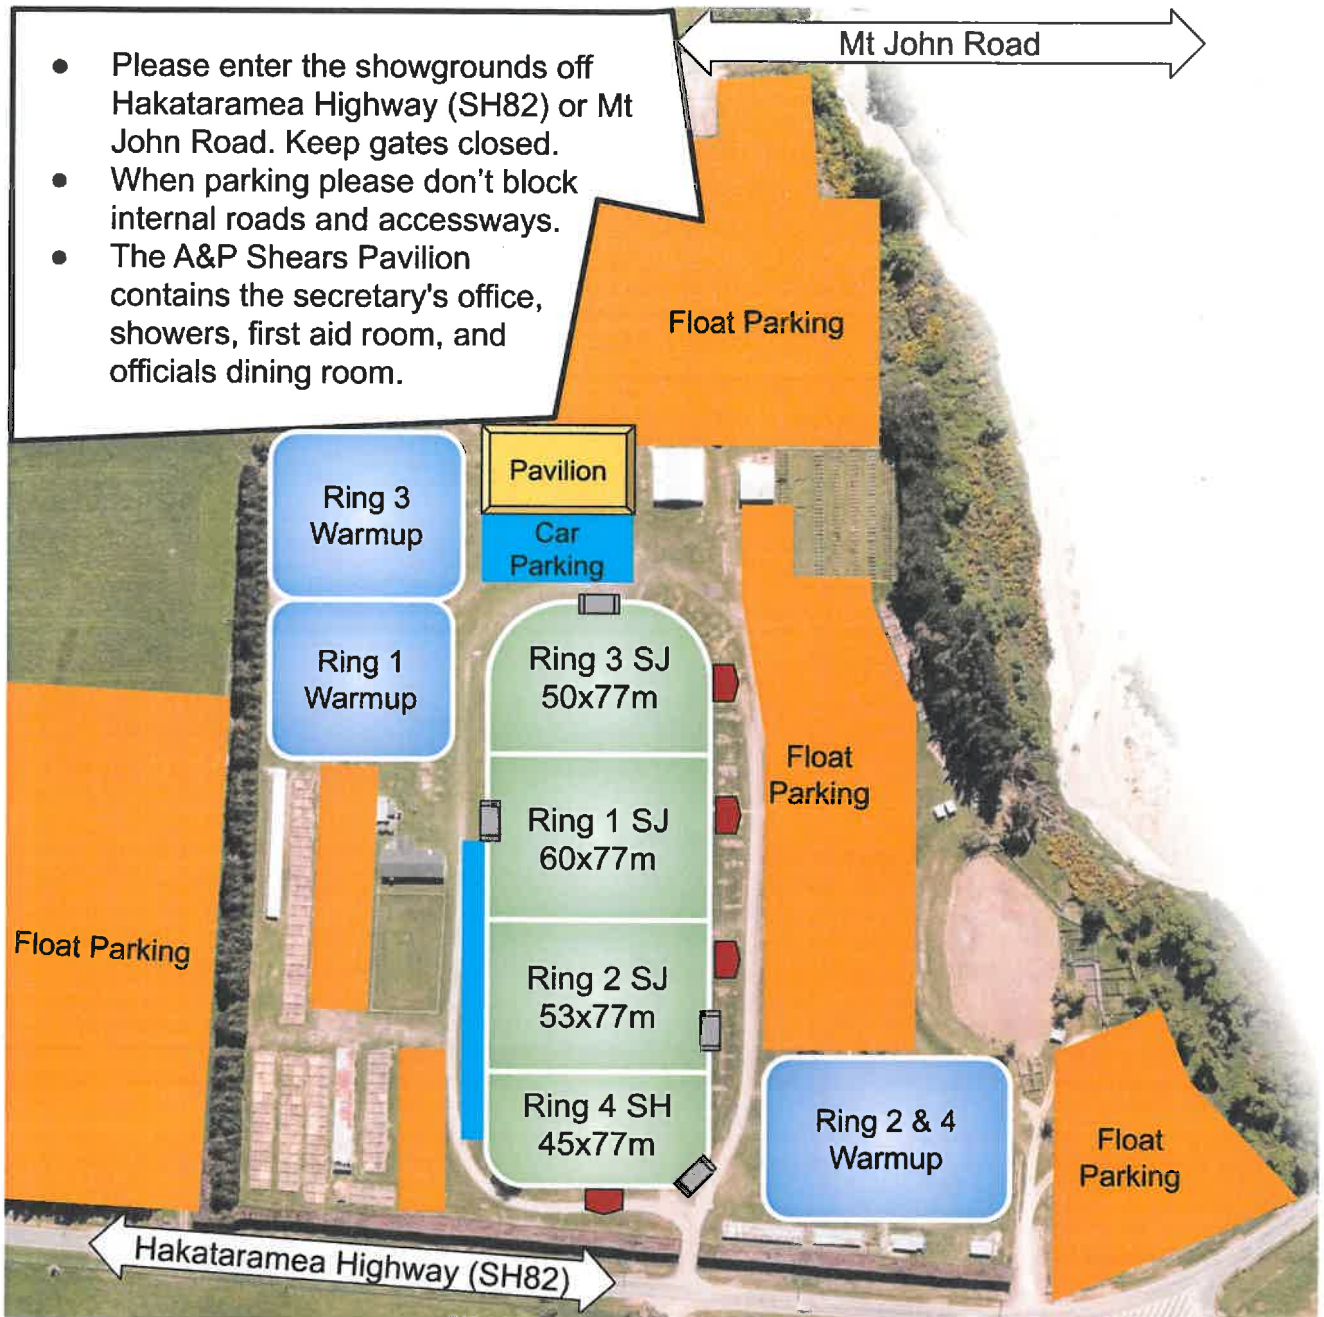

- Please enter the showgrounds off Hakataramea Highway (SH82) or Mt John Road. Keep gates closed.
- When parking please don't block internal roads and accessways.
- The A&P Shears Pavilion contains the secretary's office, showers, first aid room, and officials dining room.