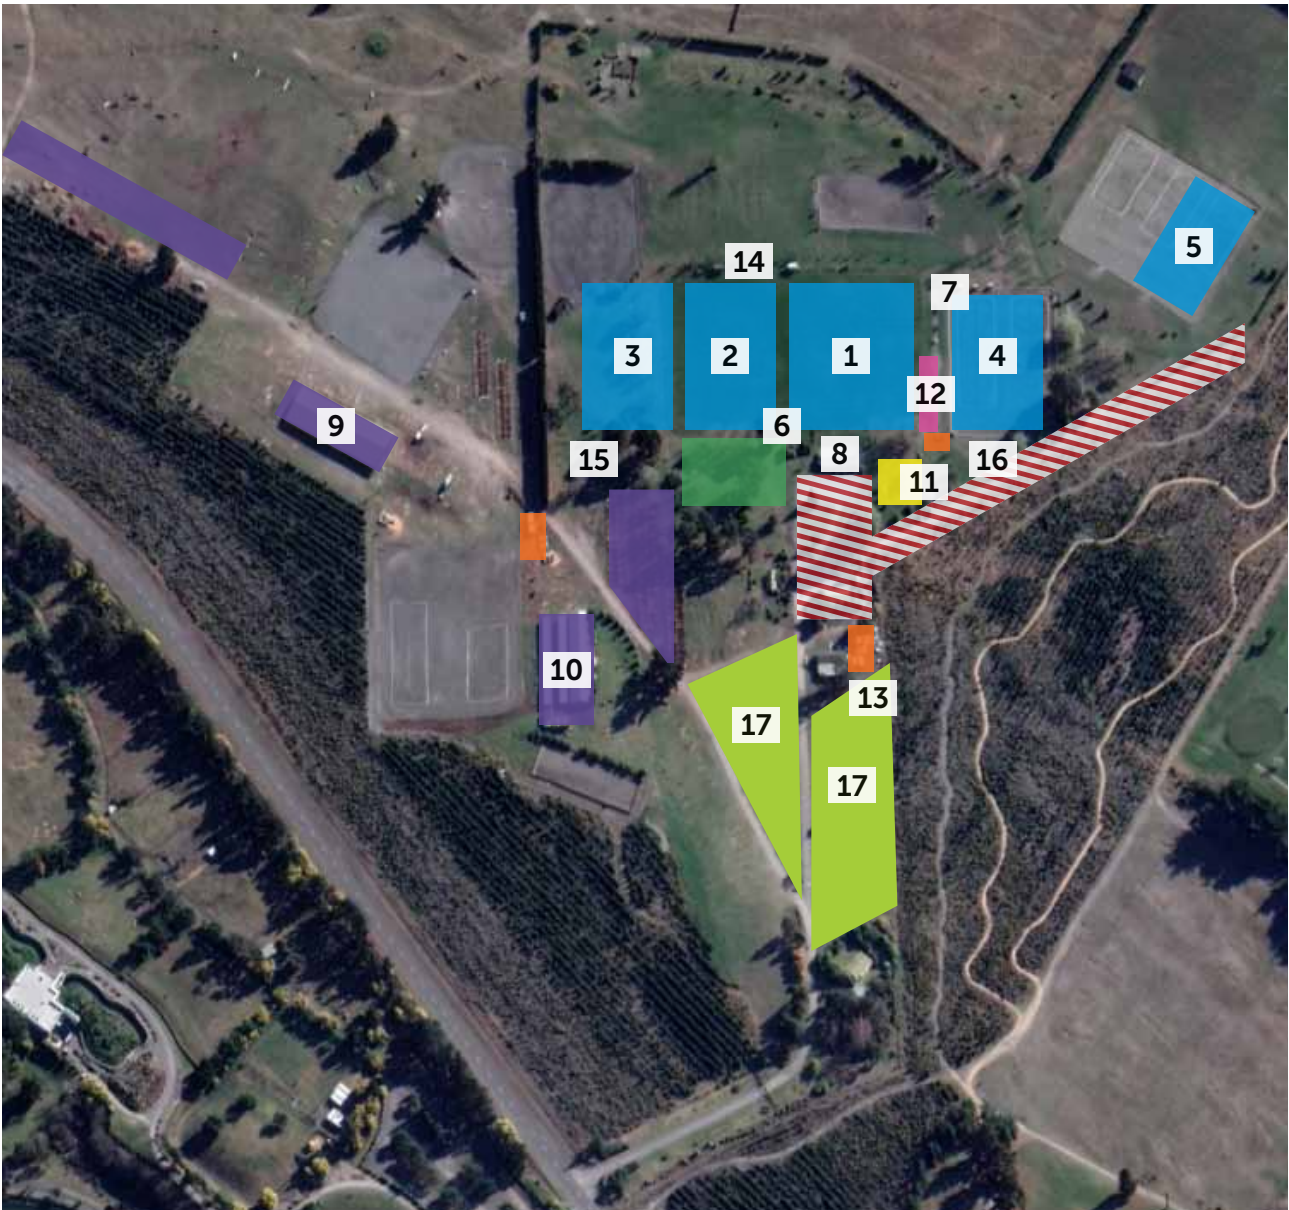

- | | | | |
|---|--|---|--------------------------------------|
|  | NO HORSES |  | Yards & Stables |
|  | Competition Arenas |  | 9 June Creswell Covered Yards |
|  | 1 Hampton Oval |  | 10 Amy Seller Stables |
|  | 2 Ring Two |  | Trade |
|  | 3 Ring Three |  | 11 Food Stalls |
|  | 4 Treadlite Horse Show Hunter Ring |  | 12 Dunstan Domain / VIP Village |
|  | 5 Dressage Canterbury Pony Show Hunter Ring |  | 13 Emergency Meeting Point |
|  | 6 Jumping Presentation Area & Sponsor Check In |  | 14 Medical |
|  | 7 Show Hunter Presentation Area |  | 15 Farrier |
|  | 8 Office |  | 16 Mobility Parking |
|  | Toilets |  | 17 Public Parking – NO HORSE PARKING |