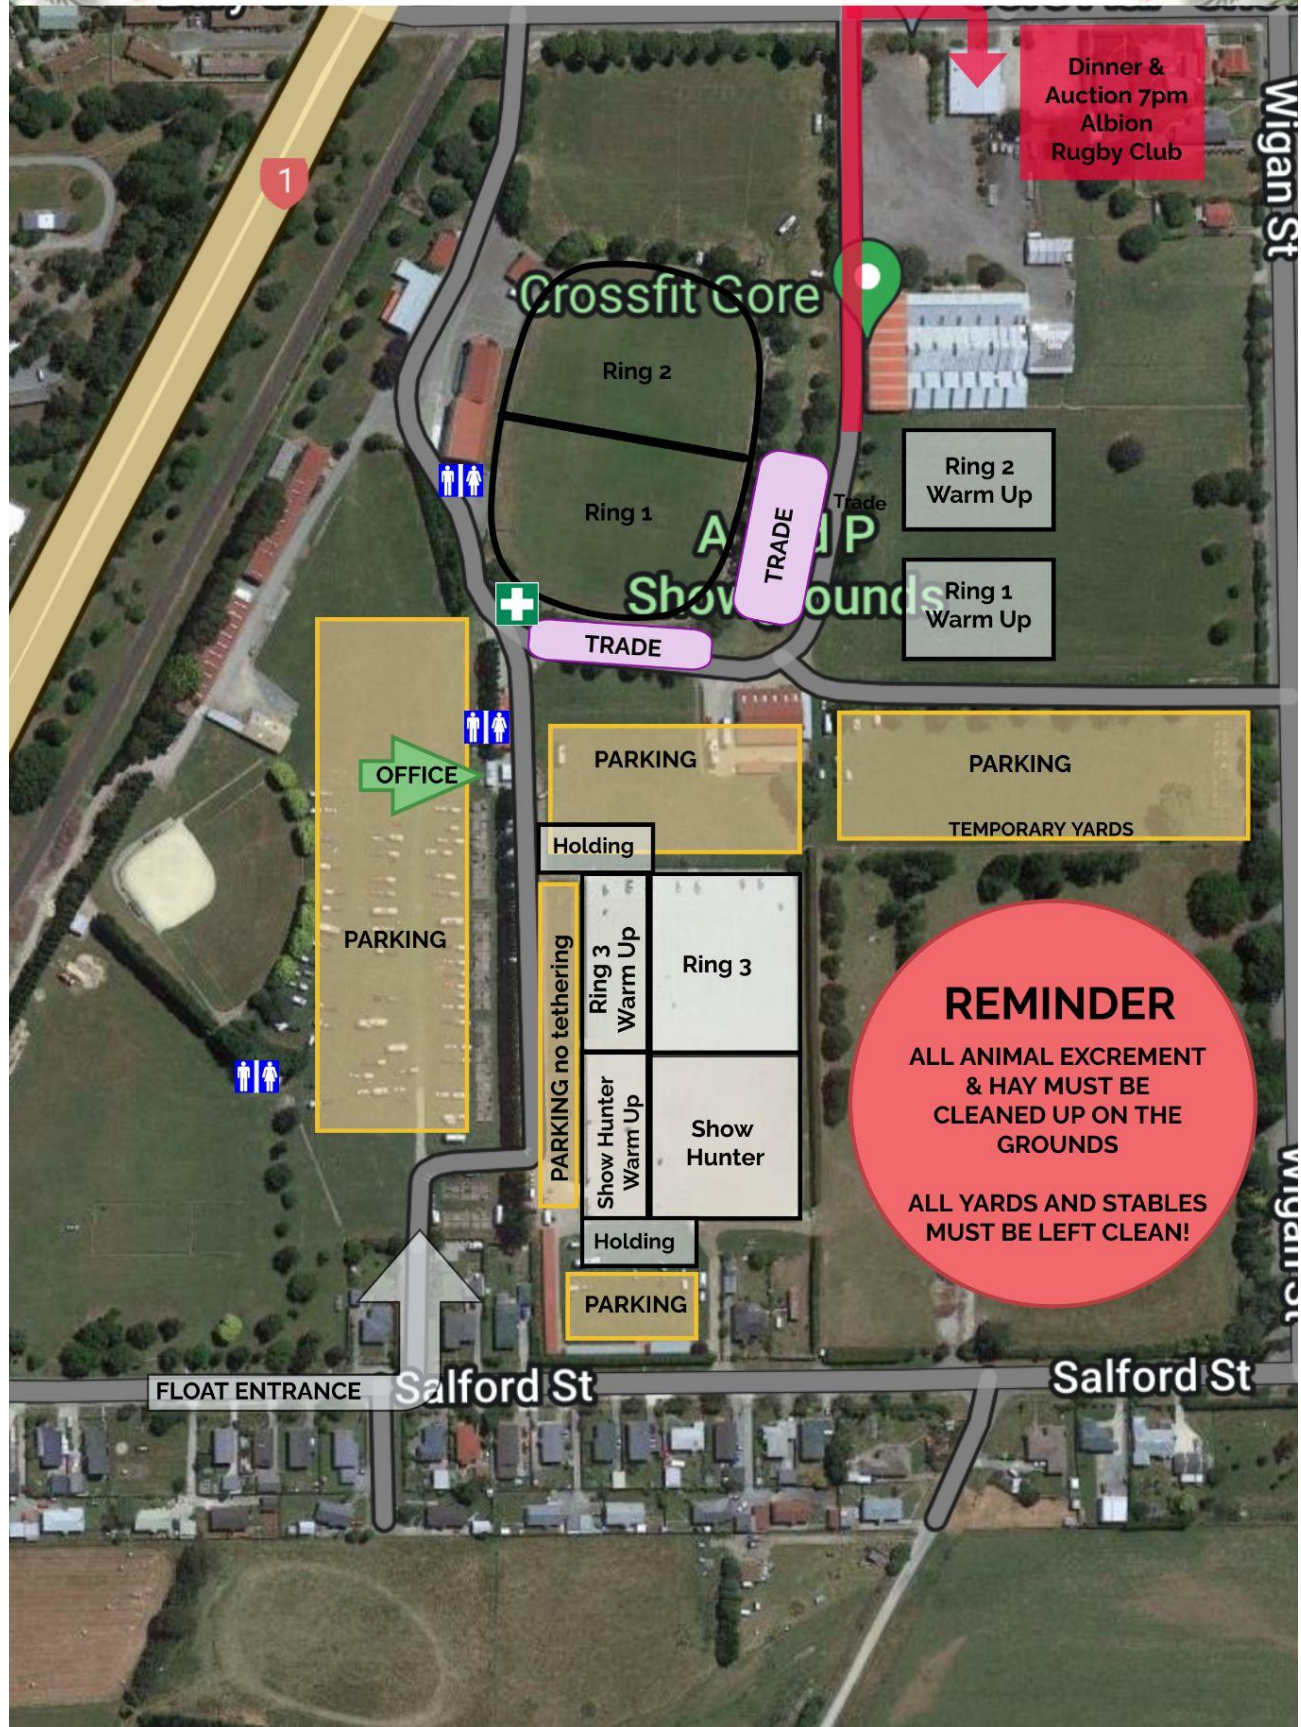

Show Layout

Dinner & Auction 7pm
Albion
Rugby Club

Crossfit Core

Ring 2

Ring 1

Ring 2
Warm Up

Ring 1
Warm Up

TRADE

TRADE

OFFICE

PARKING

PARKING

TEMPORARY YARDS

Holding

PARKING no tethering

Ring 3
Warm Up

Ring 3

Show Hunter
Warm Up

Show Hunter

Holding

PARKING

REMINDER

ALL ANIMAL EXCREMENT
& HAY MUST BE
CLEANED UP ON THE
GROUNDS

ALL YARDS AND STABLES
MUST BE LEFT CLEAN!

FLOAT ENTRANCE

Salford St

Salford St

Wigan St

Wigan St