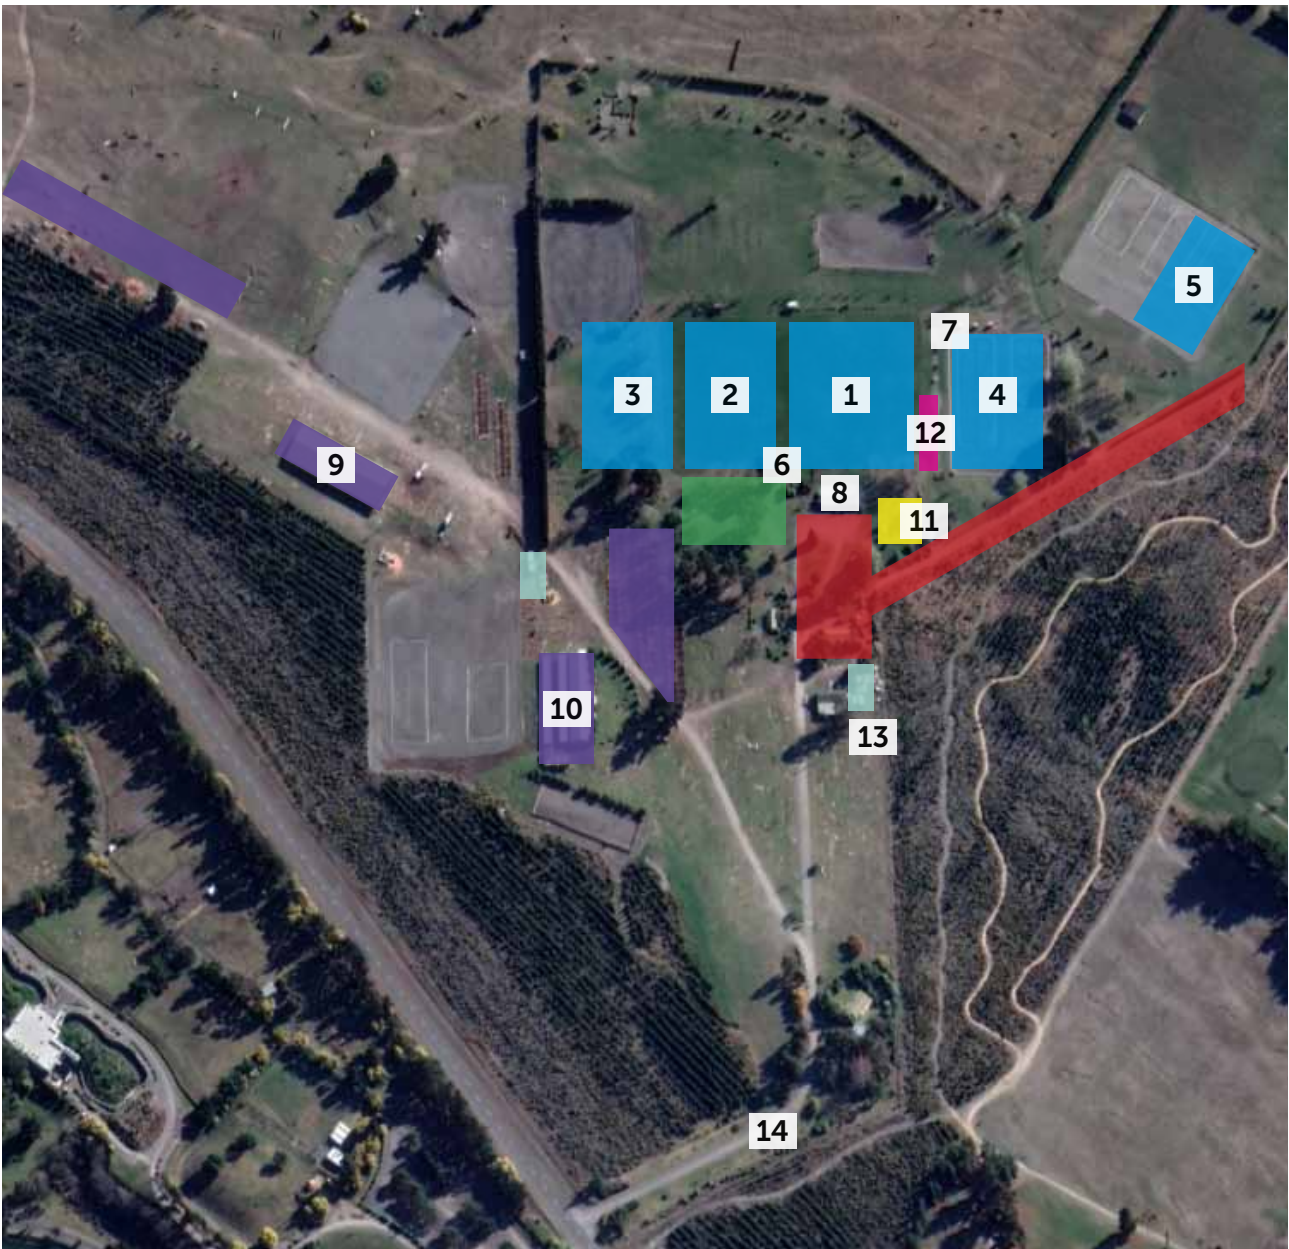

Benrose Eclipse and Emma Gillies

NEC – Christchurch Map

- | | | | |
|-------------------------------------|---|---------------------------------------|-------------------------------------|
| ■ | NO HORSES | ■ | Yards & Stables |
| ■ | Competition Arenas | ■ | 9 June Creswell Covered Yards |
| ■ | 1 Hampton Oval | ■ | 10 Amy Seller Stables |
| ■ | 2 Ring Two | ■ | Trade |
| ■ | 3 Ring Three | ■ | 11 Food Stalls |
| ■ | 4 Treadlite Horse Show Hunter Ring | ■ | 12 G&T Terrace (Hospitality Venue) |
| ■ | 5 Dressage Canterbury Pony Show Hunter Ring | ■ | Toilet blocks |
| ■ | 6 Jumping Presentation Area | ■ | 13 Emergency Meeting Point |
| ■ | 7 Show Hunter Presentation Area | ■ | 14 'My Vaccine Passport' Checkpoint |
| ■ | 8 Office | | |