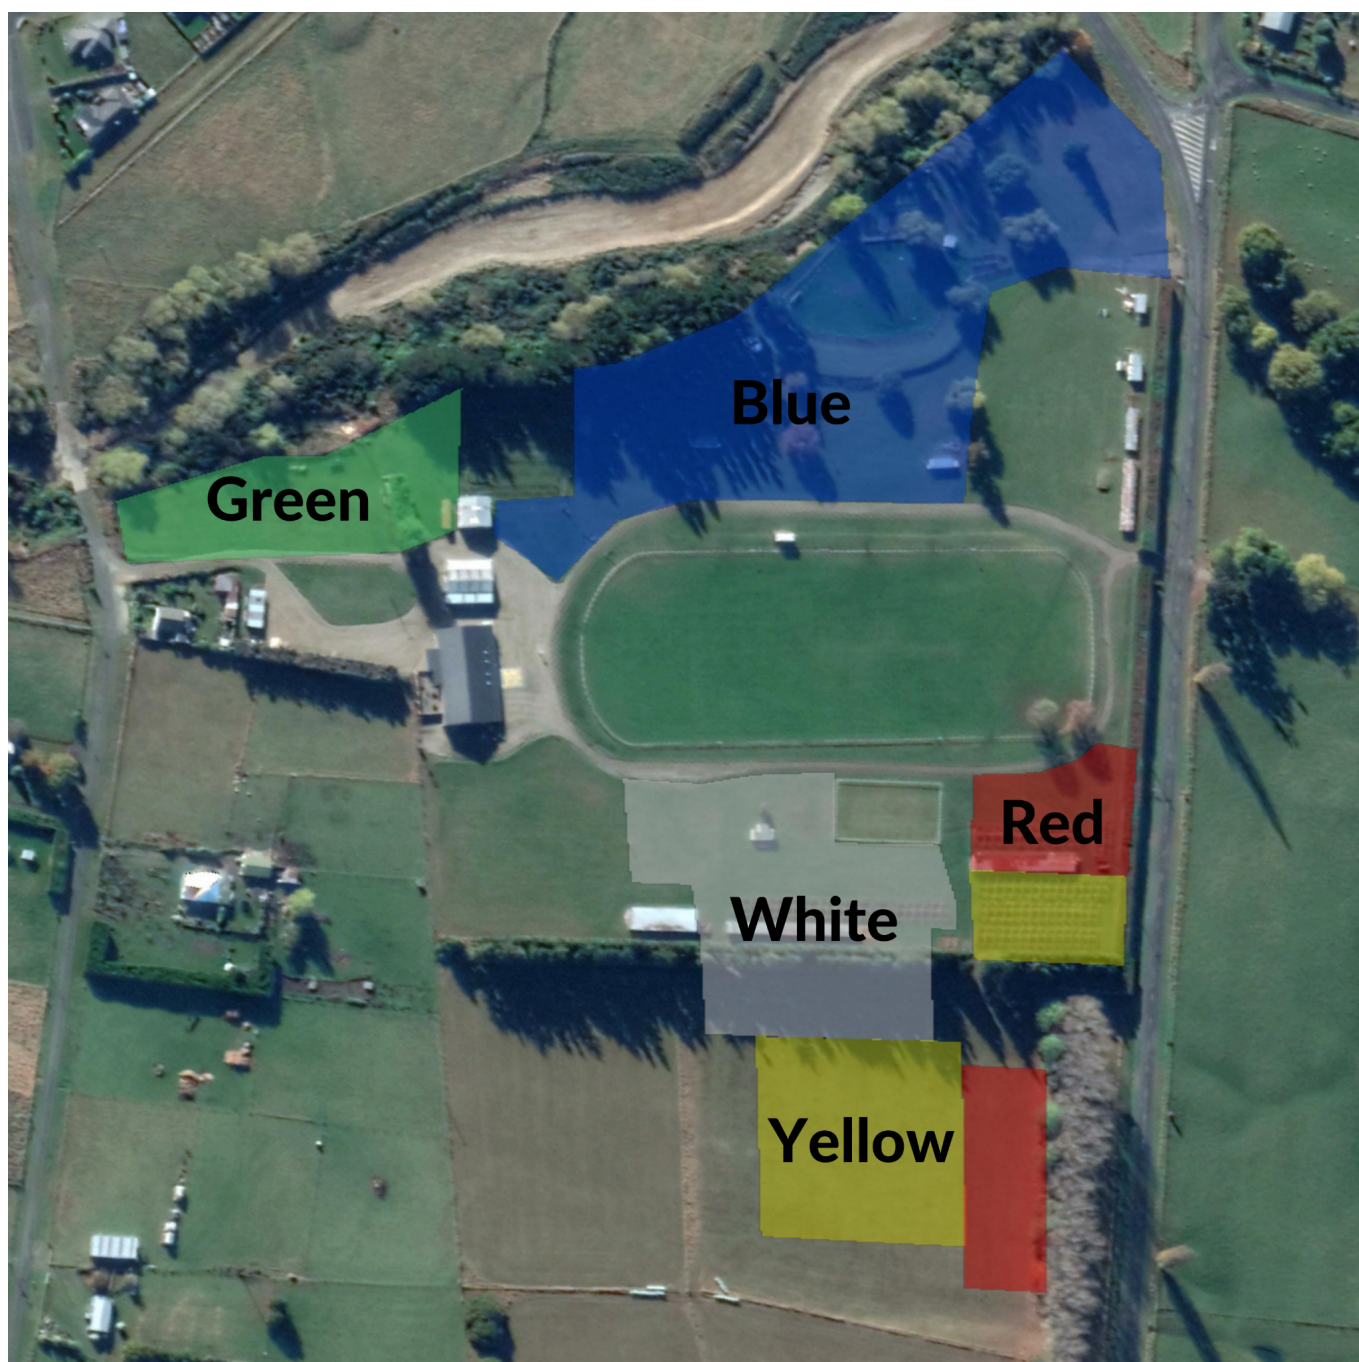

White

- All cream stables & yards, and black yards 1-20.
- Parking between yards and ring road/trot up ring, and in paddock adjacent to yards.
- Toilets: Permanent toilets on the southwest side of the ring.

Yellow

- Yellow Yards 25-104 & 115-120.
- Parking in paddock.
- Toilets: Portaloos in the parking area.

Designated Area Map