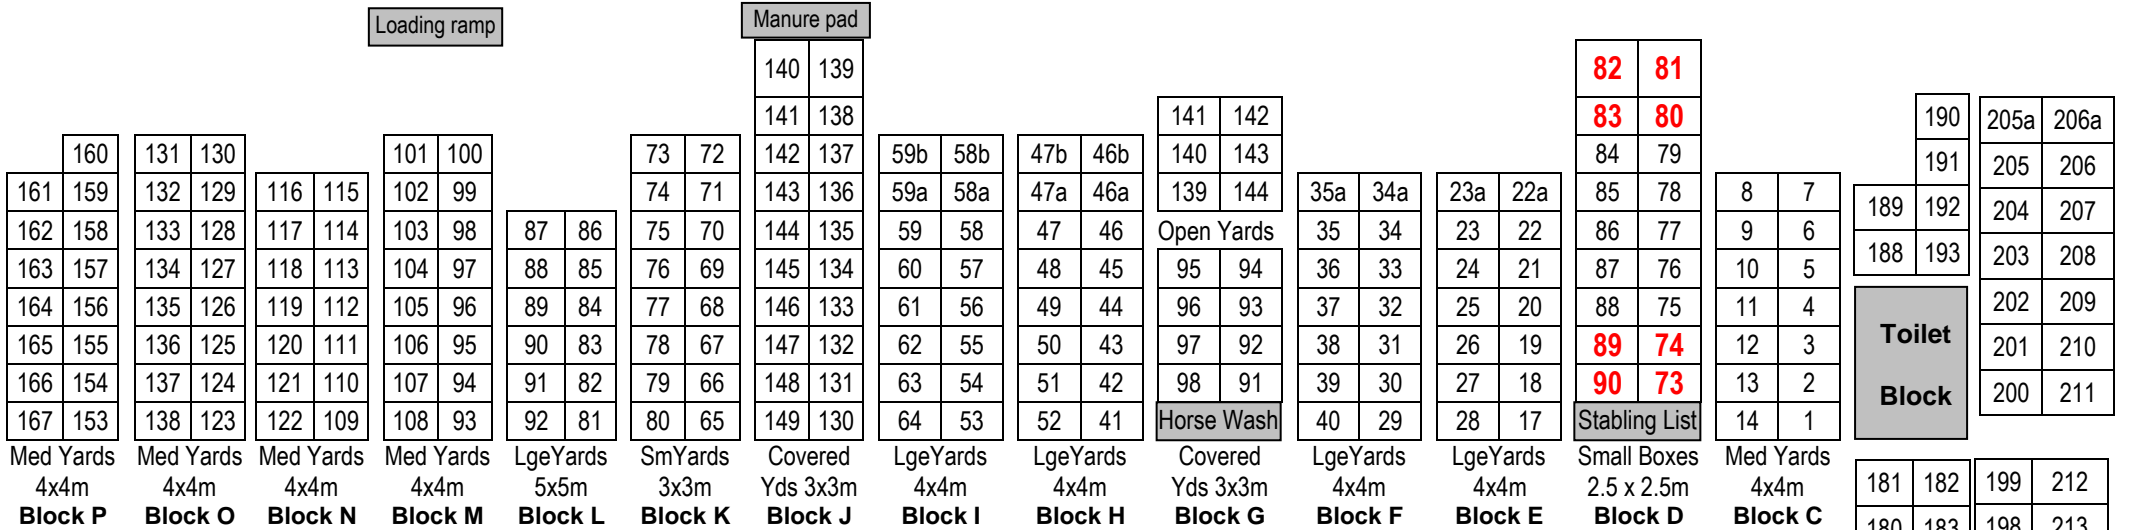

# SOLWAY SHOWGROUNDS - STABLING PLAN

Boxes with large numbers are suitable for stallions

Entrance