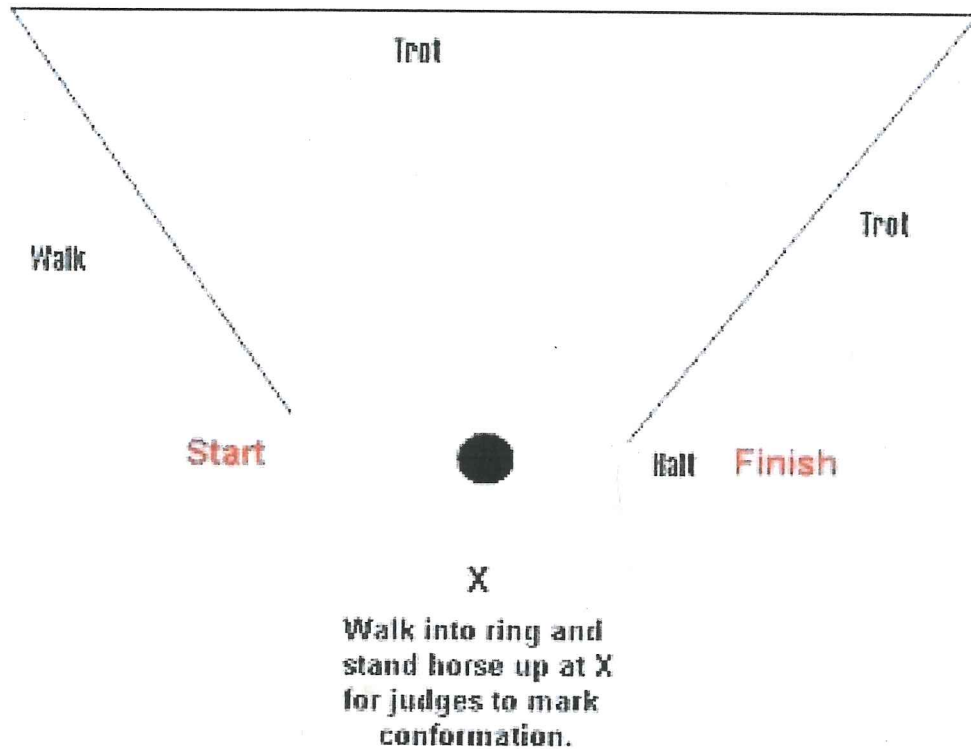

## REGISTERED INHAND CLASS WORKOUT

Horse must be registered with the NZ Pinto Horse Society Inc in its correct division & the owner a current financial member. Open to any height. Sash & petrol vouchers donated by the NZ Pinto Horse Society Inc

### POINTS ALLOCATION

Colour & Pattern (ideal 50/50)	10
Conformation	10
Movement	10
Manners	10
Handling	10
<b>Total</b>	<b>50 points</b>