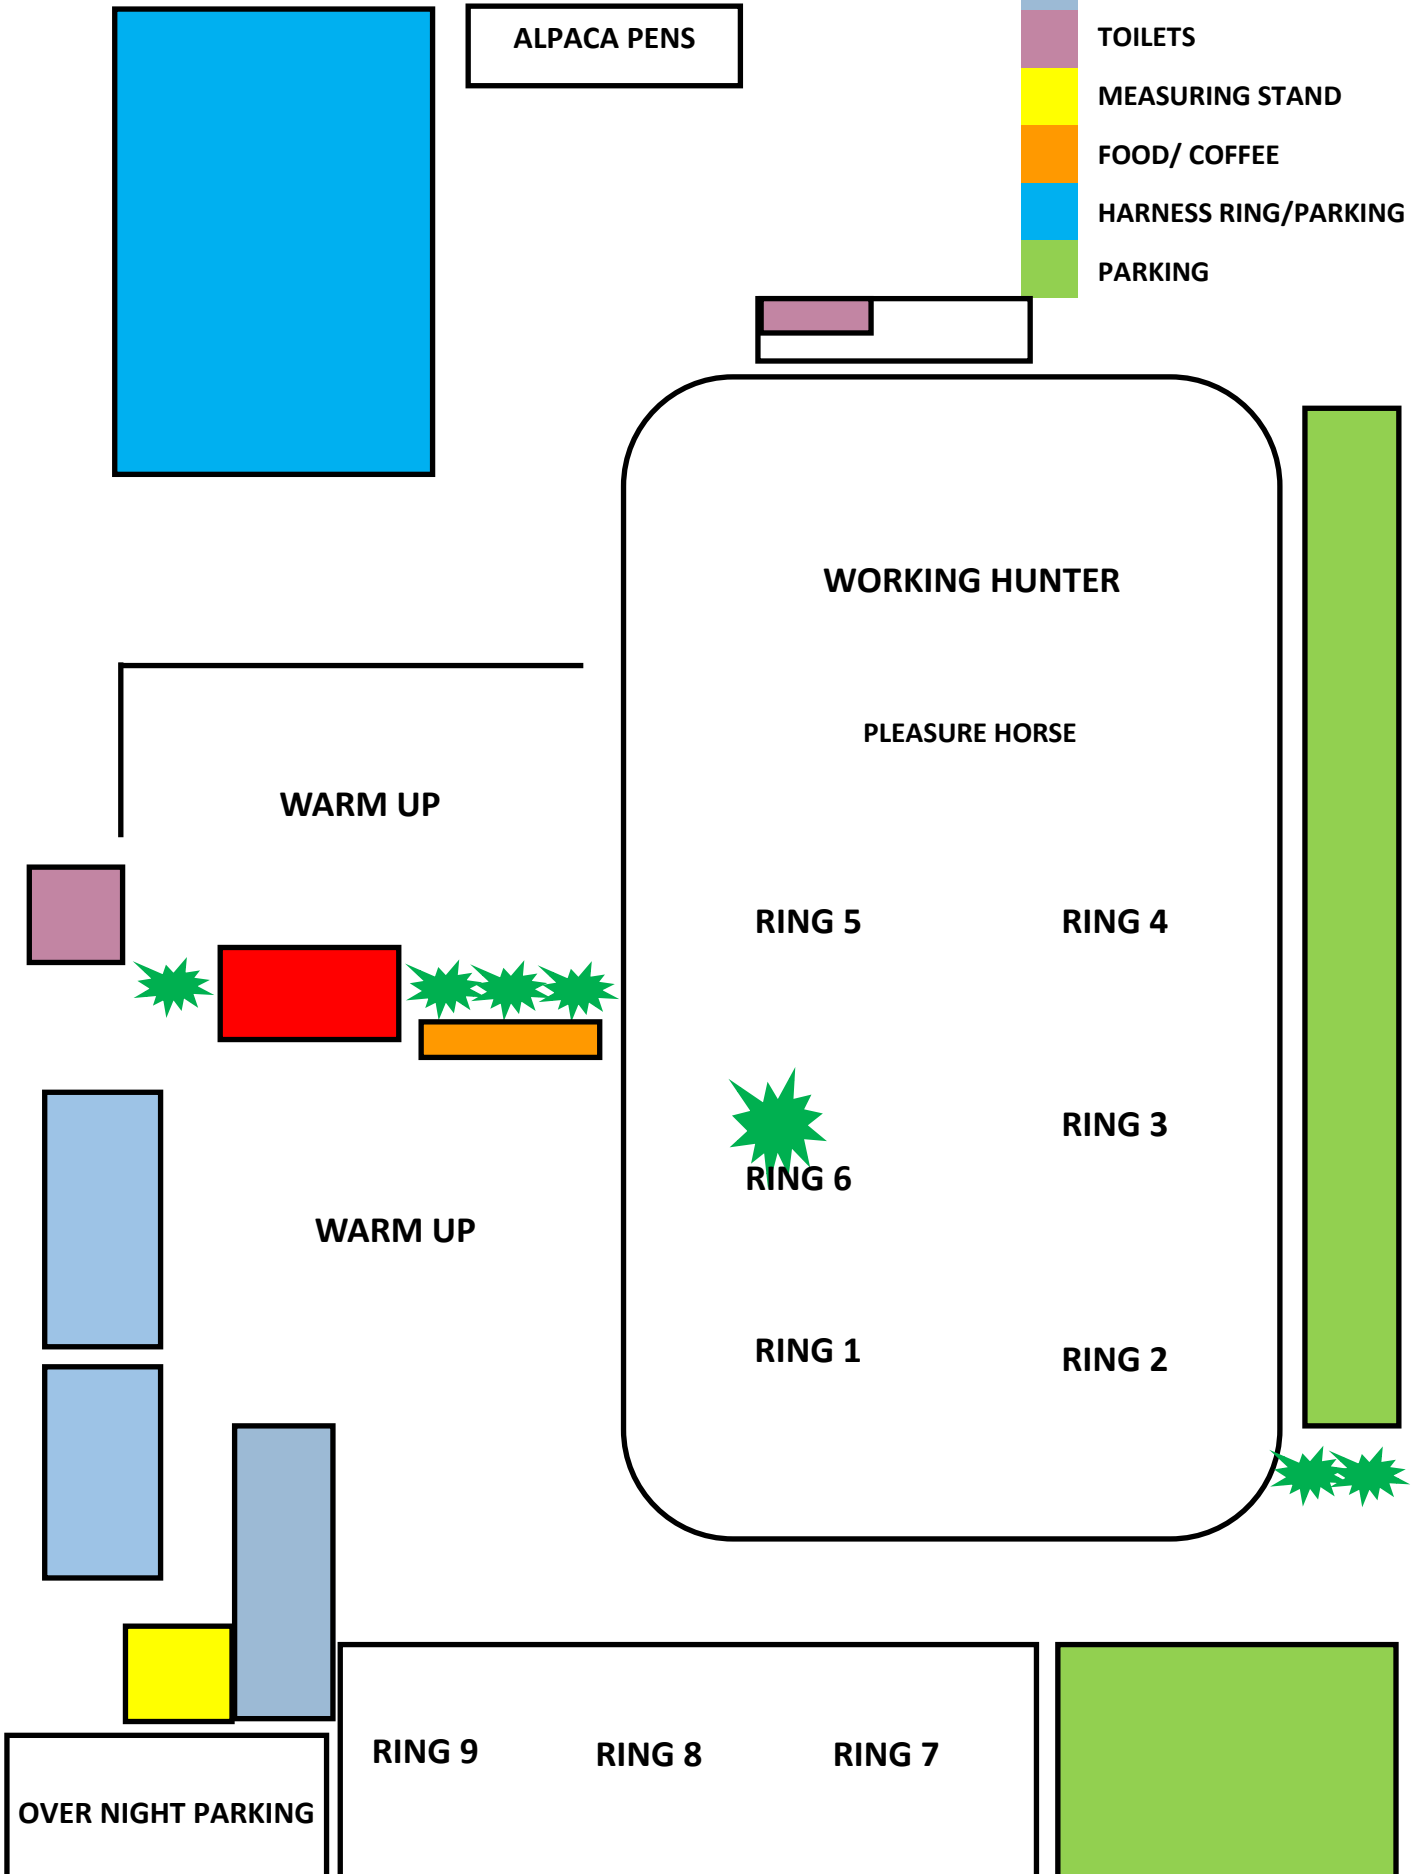

SSC RING PLAN/ GROUNDS MAP

ENTER MAIN GATES

KEY

- HORSE OFFICE
- YARDS/BOXES
- TOILETS
- MEASURING STAND
- FOOD/ COFFEE
- HARNESS RING/PARKING
- PARKING

ALPACA PENS

WORKING HUNTER

PLEASURE HORSE

WARM UP

RING 5

RING 4

RING 3

RING 6

RING 1

RING 2

WARM UP

RING 9

RING 8

RING 7

OVER NIGHT PARKING

MAIIN OVAL TIME TABLE

	RING 1	RING 2	RING 3	RING 4	RING 5	RING 6	WH
9.00AM	PONY	HORSE	STANDARD-BRED	COLOURED	PINTO	NATIVE	
11.30AM	PARK HACKS	HACKS	RIDDING HORSE	SADDLE HUNTER	STANDARD-BRED	COBS	PLEASURE HORSE
FOLLOW ON					PINTO / COLOURED	NATIVE	

ADULT RIDER CLASSES TO BE JUDGED IN RING 1 FOLLOWING PARK HACKS

FOLLWED BY

CHAMPION ADULT RIDER

CHAMPION PACED & MANNER HACK

SUPREME RIDDEN HORSE OF SHOW

RIDDEN THOROUGHBRED CLASS

NORTH RING TIME TABLE

	RING 7	RING 8	RING 9
11.30AM	A RING	B RING	FIRST RIDDEN
FOLLOW ON	SADDLE HUNTER PONY	C RING	LEAD REIN