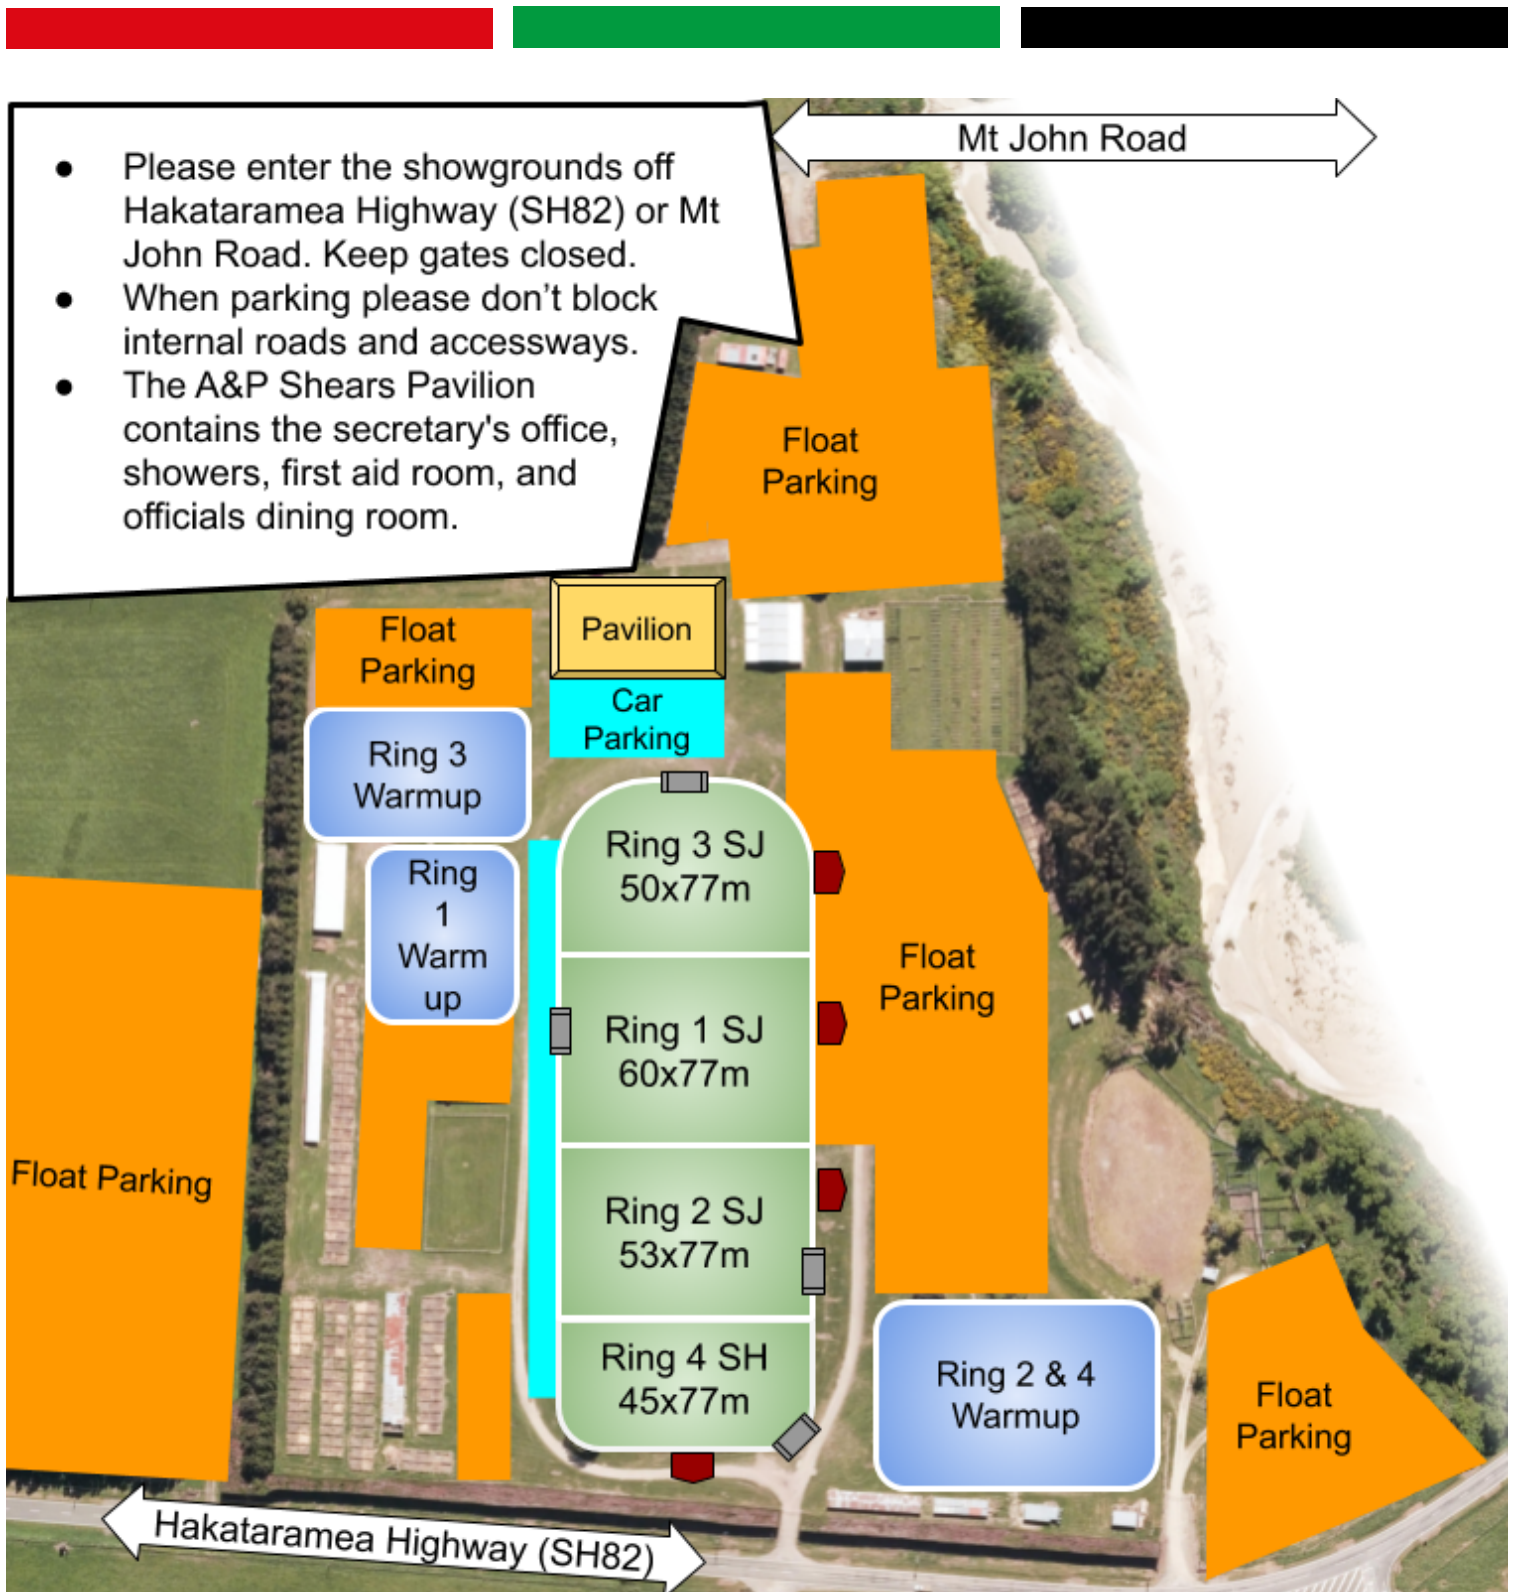

All riders must wear a tagged approved safety helmet at all times when riding
- the accepted safety standards can be found on the ESNZ website.

All riders and officials on atv's and two wheelers will need to wear approved helmets, not carry passengers and have restricted or full licence.

All dogs or other animals, not being a horse, must be restrained by a leash not exceeding 1 metre in length at all times. This applies to anywhere on the grounds, excreta from all animals, excluding horses, must be picked up by the owner or person responsible for the animal.

- Please enter the showgrounds off Hakataramea Highway (SH82) or Mt John Road. Keep gates closed.
- When parking please don't block internal roads and accessways.
- The A&P Shears Pavilion contains the secretary's office, showers, first aid room, and officials dining room.

Mt John Road

Float Parking

Float Parking

Pavilion

Car Parking

Ring 3 Warmup

Ring 1 Warm up

Ring 3 SJ 50x77m

Ring 1 SJ 60x77m

Float Parking

Ring 2 SJ 53x77m

Float Parking

Ring 4 SH 45x77m

Ring 2 & 4 Warmup

Float Parking

Hakataramea Highway (SH82)