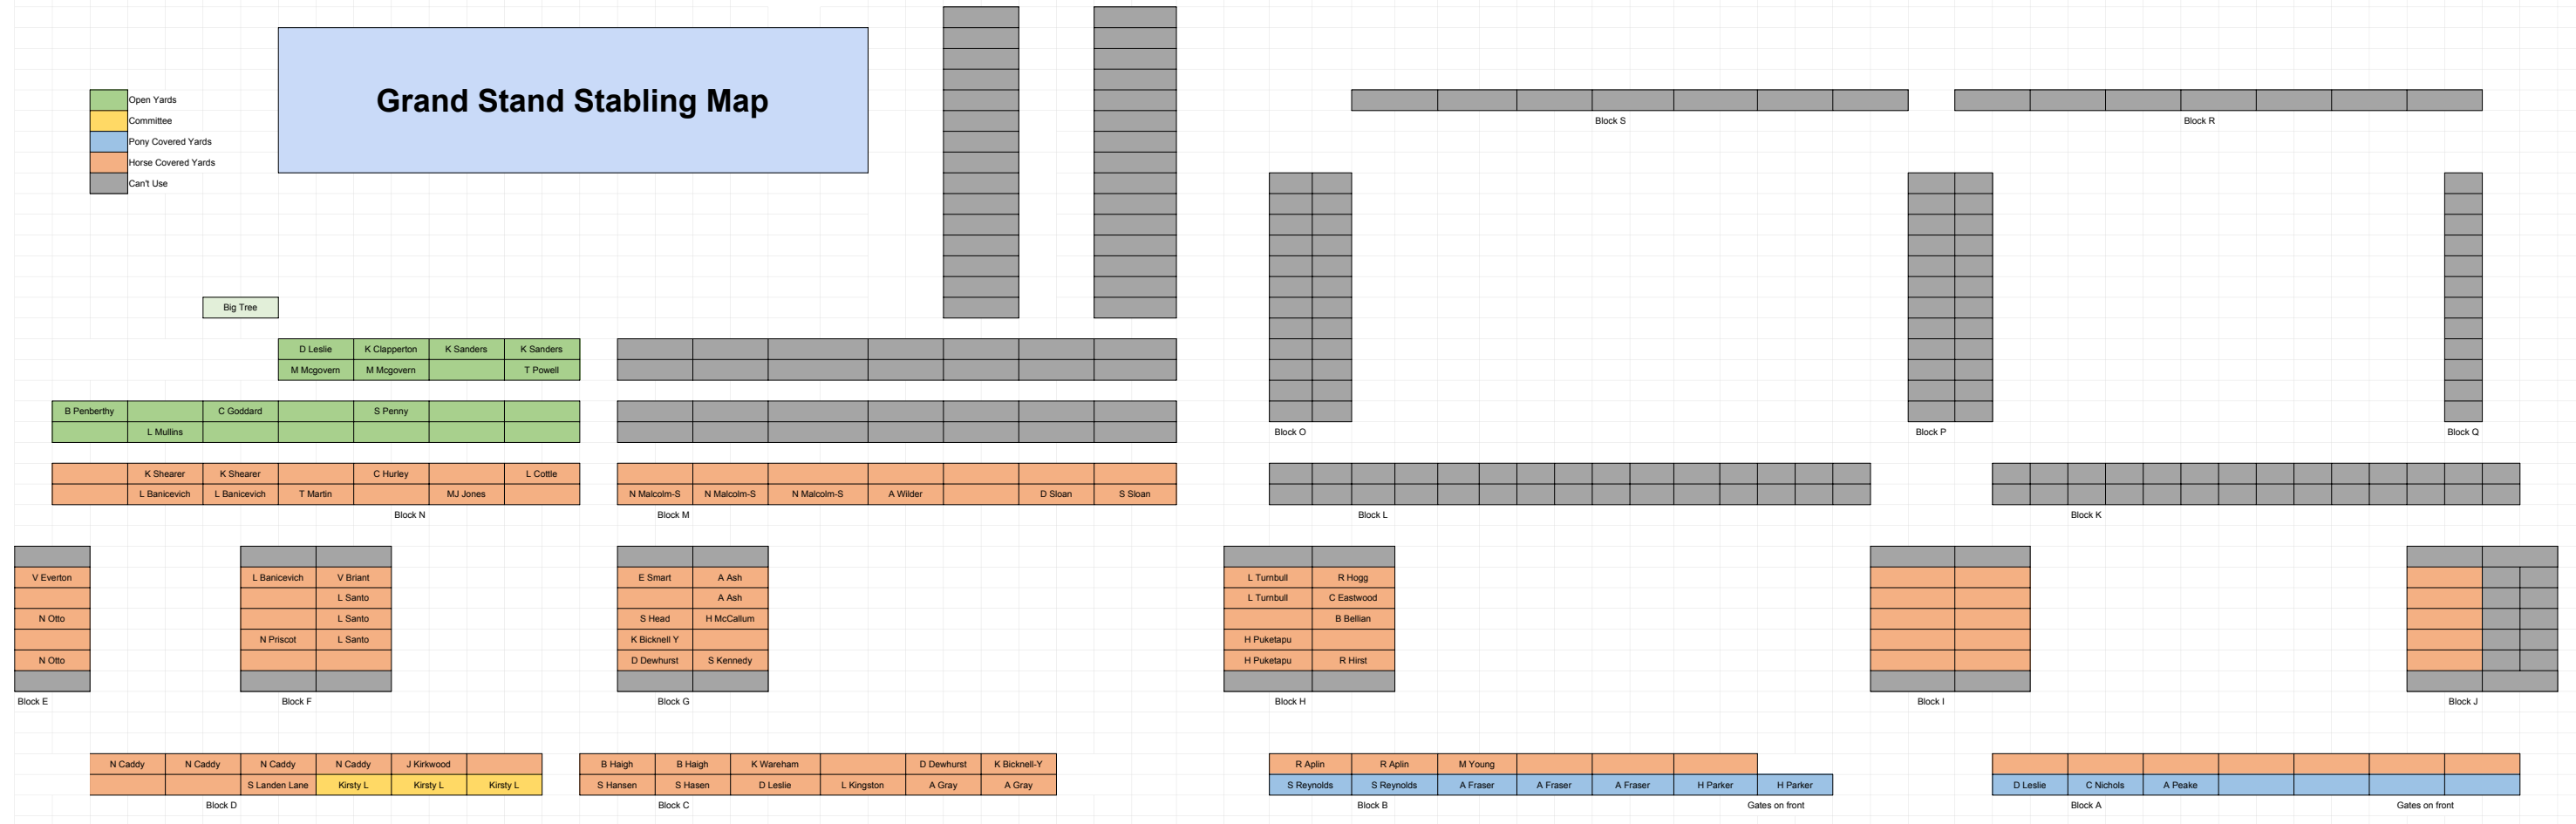

# New Zealand National Horse & Pony Show Stabling 2020

## Grand Stand Stabling Map

- Open Yards
- Committee
- Pony Covered Yards
- Horse Covered Yards
- Can't Use

## Elwood Road Stabling Map