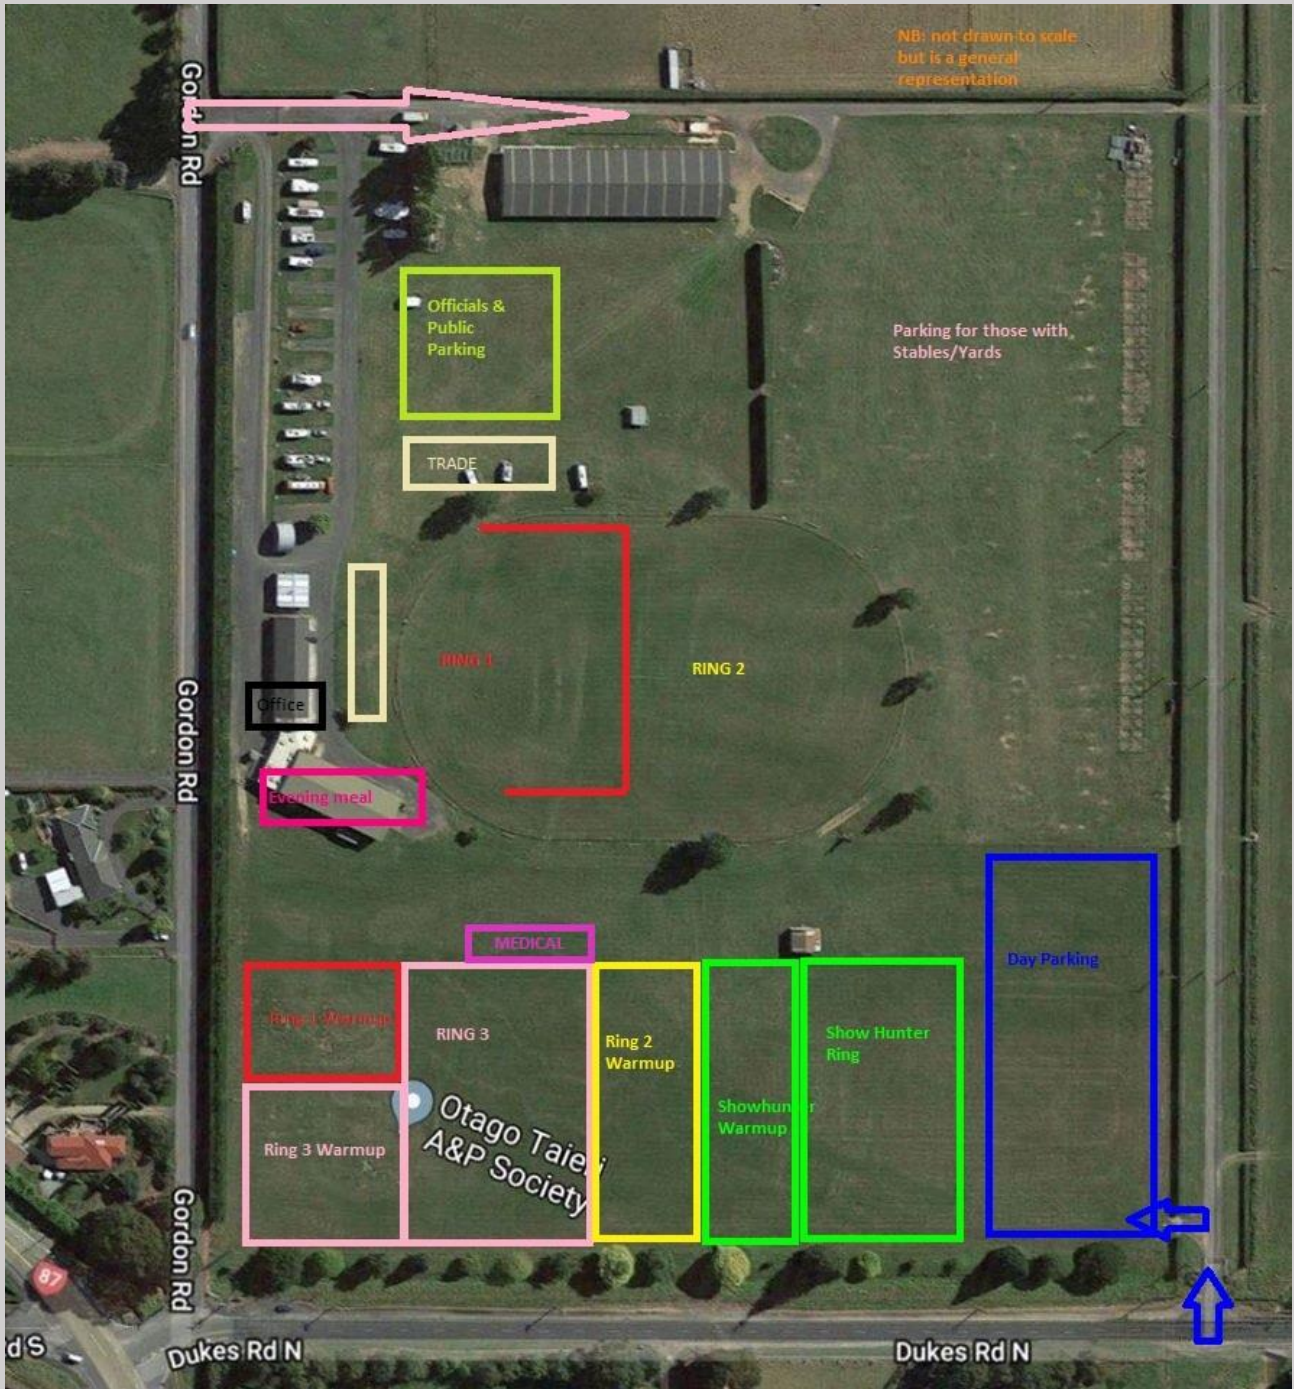

Map

Showjumping

Mainland Coachwork Ring 1 - Sat, 08:00 am

1 Hinterland Welcome Stakes 2 Phase 110cm Art 274.1.5.3

1	190	Tendulkar	<i>Ella Wylie</i>
2	142	The Rockstar	<i>Mya Stratford</i>
3	84	She's a Cracker	<i>Jessica Hore</i>
5	123	A Patchy Pony	<i>Angus Price</i>
5	40	waiotahi belle	<i>Pippa Collins</i>
6	21	Mararoa Kobie Breeze	<i>Amy Brensell</i>
7	190	Burma Milly	<i>Ella Wylie</i>

2 Muskets and Moonshine Open Horse 2 Phase 110cm Art 274.1.5.3

1	24	Holly Andretti	<i>Olivia Brown</i>
2	173	Extravaganza	<i>Noah Coutts</i>
3	132	Red Rafferty	<i>Angela Ruddenklau</i>
4	152	Wildheart	<i>Sophie Townsend</i>
5	41	Just Amber	<i>Michelle Coombes</i>
6	14	Slipslopslap	<i>Jayne Beattie</i>
7	13	Nethertown Express	<i>Kate Beattie</i>
8	100	Satin Jitterbug	<i>Kimberleigh McCabe</i>
9	58	Rustic Moonlight	<i>Jacquita Farquhar</i>
10	3	Delamotte	<i>Georgia Allison</i>
11	26	Its Just George	<i>Savannah Bruce</i>
12	39	Hashtag Murphys Law	<i>vicky cole</i>
13	168	Rednalhgi Galaxy Fleur Dior'	<i>Kayla wilson</i>
14	131	DSE Spannakiwa	<i>Milly Robinson</i>
15	86	Beaumont Casanova	<i>Abby Hore</i>
16	173	Surreal	<i>Noah Coutts</i>
17	24	Darryl RH	<i>Olivia Brown</i>
18	167	Tomdooly	<i>Erin wilson</i>
19	106	Tazmania	<i>Annabelle McKnight</i>
20	45	Double J Barista	<i>Margot Curtis</i>
21	2	Zactac Margo	<i>Rose Alfeld</i>
22	130	Casino GNZ	<i>Olivia Robertson</i>
23	108	Rocky Ridge	<i>Nicola McLennan</i>
24	57	Repertoire II	<i>Jessica Fahey</i>
25	59	LT Holst Zalato Blue	<i>Harry Feast</i>
26	119	Sunny Disposition	<i>Grace percy</i>
27	84	Beaumont Birdie	<i>Jessica Hore</i>
28	24	RH D'Eclipse	<i>Olivia Brown</i>

3 Mainland Coachwork Open Horse AM5 IJO 120cm Art 238.2.2

1	119	Kiwi Spirit	<i>Grace percy</i>
2	28	Quantum Queen GNZ	<i>Lauren Buckley</i>
3	175	AA Bedazzled	<i>Hollie Kooman</i>
4	132	Anthem	<i>Angela Ruddenklau</i>
5	59	Acolade HSH	<i>Harry Feast</i>
6	116	Cosmopolitan	<i>Grace O'Sullivan</i>
7	131	DSE Spannakiwa	<i>Milly Robinson</i>
8	2	Eye Catcher nzph	<i>Rose Alfeld</i>
9	14	Lowlands Schnapps	<i>Jayne Beattie</i>
10	130	Casino GNZ	<i>Olivia Robertson</i>
11	133	Shoot The Breeze	<i>Kirsty Sharapoff</i>
12	189	Silk Road	<i>Lana Stevens</i>
13	34	Finch Farm Lasall	<i>Makenzie Causer</i>
14	154	Corofina ECPH	<i>Courtney Townsend</i>
15	119	Número Uno Nellie	<i>Grace percy</i>
16	175	Silver Gamble	<i>Hollie Kooman</i>
17	54	Keepsake	<i>Lauren Enright</i>
18	2	Capprera	<i>Rose Alfeld</i>
19	13	Nethertown Express	<i>Kate Beattie</i>
20	45	Double J Barista	<i>Margot Curtis</i>
21	43	Ascari	<i>Anna Crooks</i>
22	59	Double J Bouncer	<i>Harry Feast</i>
23	128	Eireann Bandoola	<i>Gail Richardson</i>
24	23	RH Renamour	<i>Victoria Brown</i>
25	81	Midnight Promise Me	<i>Emily Harrison</i>
26	158	Truly Unique	<i>Rik van Miltenburg</i>
27	24	Darryl RH	<i>Olivia Brown</i>
28	131	Enzo GTO	<i>Milly Robinson</i>
29	40	Double J Barman	<i>Pippa Collins</i>
30	3	Delamotte	<i>Georgia Allison</i>
31	157	Houston ST	<i>Jordan van Miltenburg</i>
32	119	Sunny Disposition	<i>Grace percy</i>
33	54	Tygra	<i>Lauren Enright</i>

3.1 Main Events NZ Universities Series Challenge

175	AA Bedazzled	<i>Hollie Kooman</i>
154	Corofina ECPH	<i>Courtney Townsend</i>
23	RH Renamour	<i>Victoria Brown</i>
175	Silver Gamble	<i>Hollie Kooman</i>

4 Horrell Farrier Open Pony AM5 IJO 120cm Art 238.2.2

1	190	Burma Milly	<i>Ella Wylie</i>
2	16	Freestyle Twyst & Shout	<i>Meg Bisset</i>
3	171	Te Ngaio Raggamuffin	<i>Sophie Geddes</i>