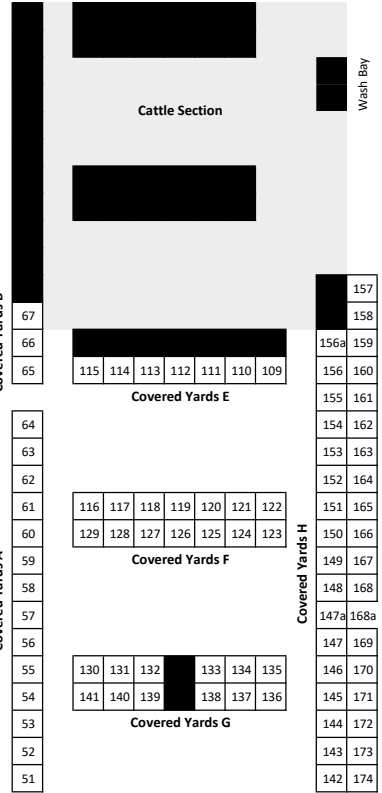

DANNEVIRKE DISTRICTS Agricultural Pastoral Association 109th Annual Show 2019

Toilets

Members Car Park

Grandstand
Toilets & Showers
Secretary

Stables

Shower M	1	2	3	4	5	6	7	8	9	10	11	12	
50	49	48	47	46	45	44	43	42	41	40	39	38	37

Stables

13	14	15	16	17	18	19	20	21	22	23	24
36	35	34	33	32	31	30	29	28	27	26	25

Bold Red = Stallion boxes

PARKING

Wooden Yards

93	92	91	90	89	88	87	86	85	84	83	82	81	80	79
94	95	96	97	98	99	100	101	102	103	104	105	106	107	108

Wooden Yards

66	65	64	63	62	61	60	59	58	57	56	55	54	53
67	68	69	70	71	72	73	74	75	76	77	78	79	80

Truck Entrance / Drive way

Wooden Yards over the Drive

132	131	130	129	128	127	126	125	124	123	122	121	120	119	118	117
-----	-----	-----	-----	-----	-----	-----	-----	-----	-----	-----	-----	-----	-----	-----	-----

Wooden Yards

12	11	10	9	8	7	6	5	4	3	2	1
13	14	15	16	17	18	19	20	21	22	23	24

28	27	26	25
----	----	----	----

Wooden Yards

54	29
53	30
52	31
51	32
50	33
49	34
48	35
47	36
46	37
45	38
44	39
43	40
42	41

Wash Bay