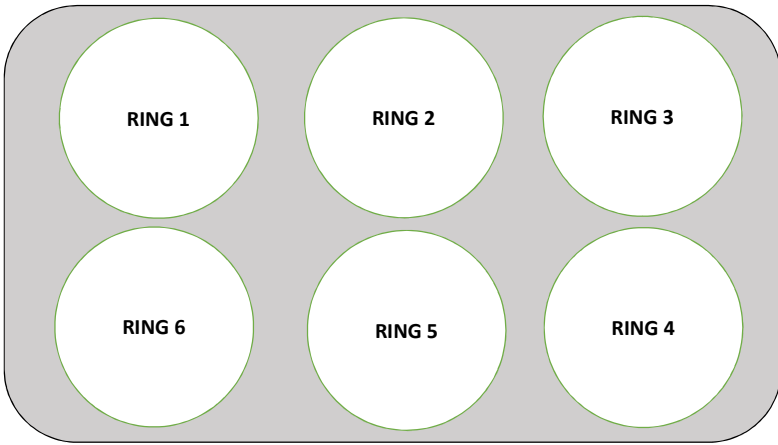

DANNEVIRKE DISTRICTS Agricultural Pastoral Association 109th Annual Show 2019

Toilets

Members Car Park

Grandstand
Toilets & Showers
Secretary

Stables

Shower M	1	2	3	4	5	6	7	8	9	10	11	12	
50	49	48	47	46	45	44	43	42	41	40	39	38	37

Stables

13	14	15	16	17	18	19	20	21	22	23	24
36	35	34	33	32	31	30	29	28	27	26	25

Bold Red = Stallion boxes

PARKING

Wooden Yards

93	92	91	90	89	88	87	86	85	84	83	82	81	80	79
94	95	96	97	98	99	100	101	102	103	104	105	106	107	108

Wooden Yards

66	65	64	63	62	61	60	59	58	57	56	55	54	53
67	68	69	70	71	72	73	74	75	76	77	78	79	80

Truck Entrance / Drive way

Wooden Yards over the Drive

132	131	130	129	128	127	126	125	124	123	122	121	120	119	118	117
-----	-----	-----	-----	-----	-----	-----	-----	-----	-----	-----	-----	-----	-----	-----	-----