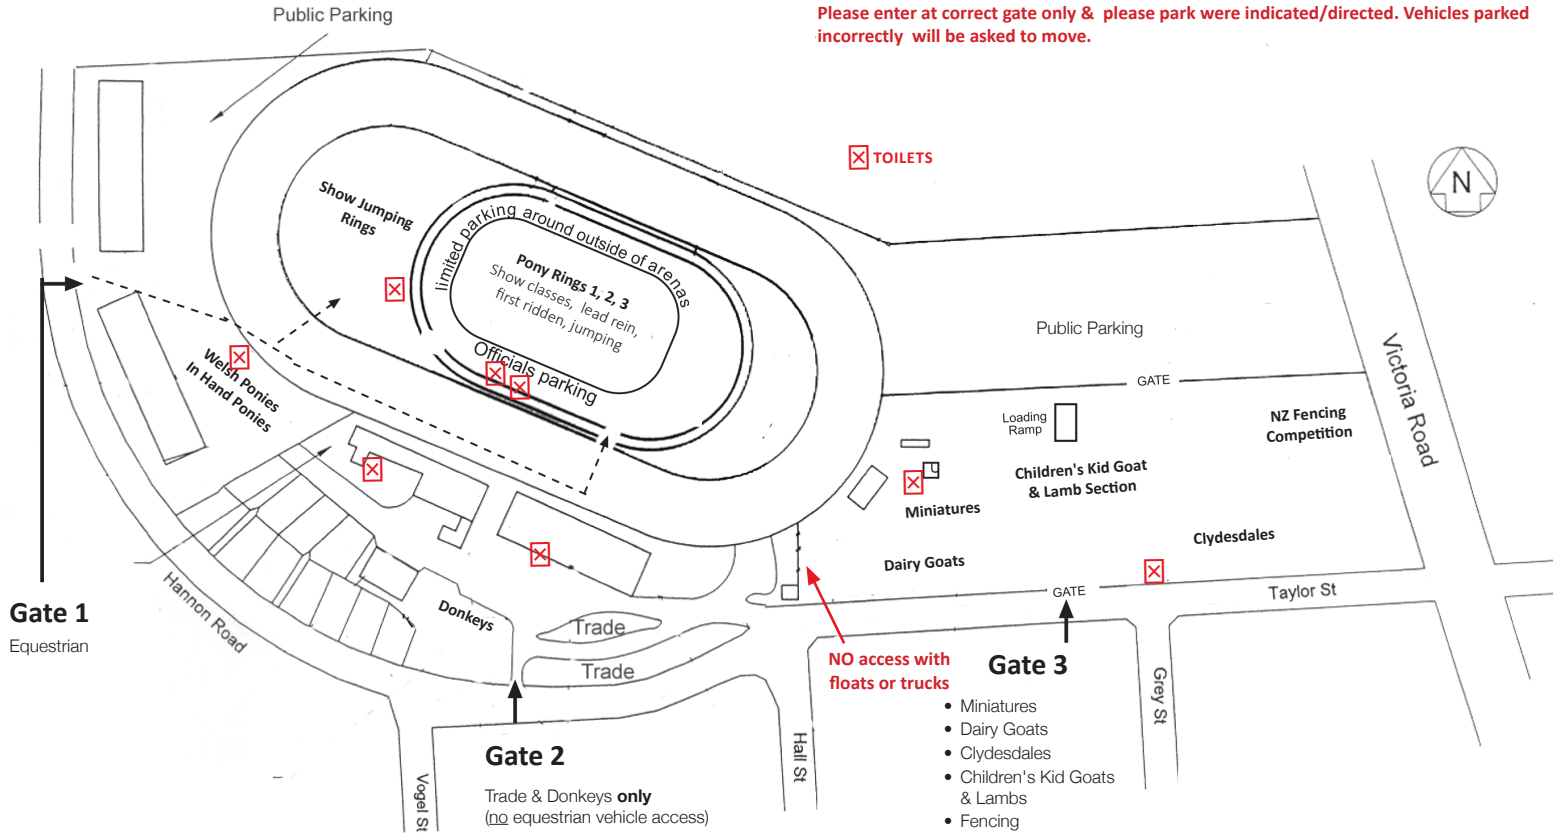

# Saturday Map Layout

Important:

No animals are to be ridden or led on trotting track or greyhound track except to cross direct to the rings. No vehicles allowed to park on trotting track or greyhound track. Please enter at correct gate only & please park where indicated/directed. Vehicles parked incorrectly will be asked to move.