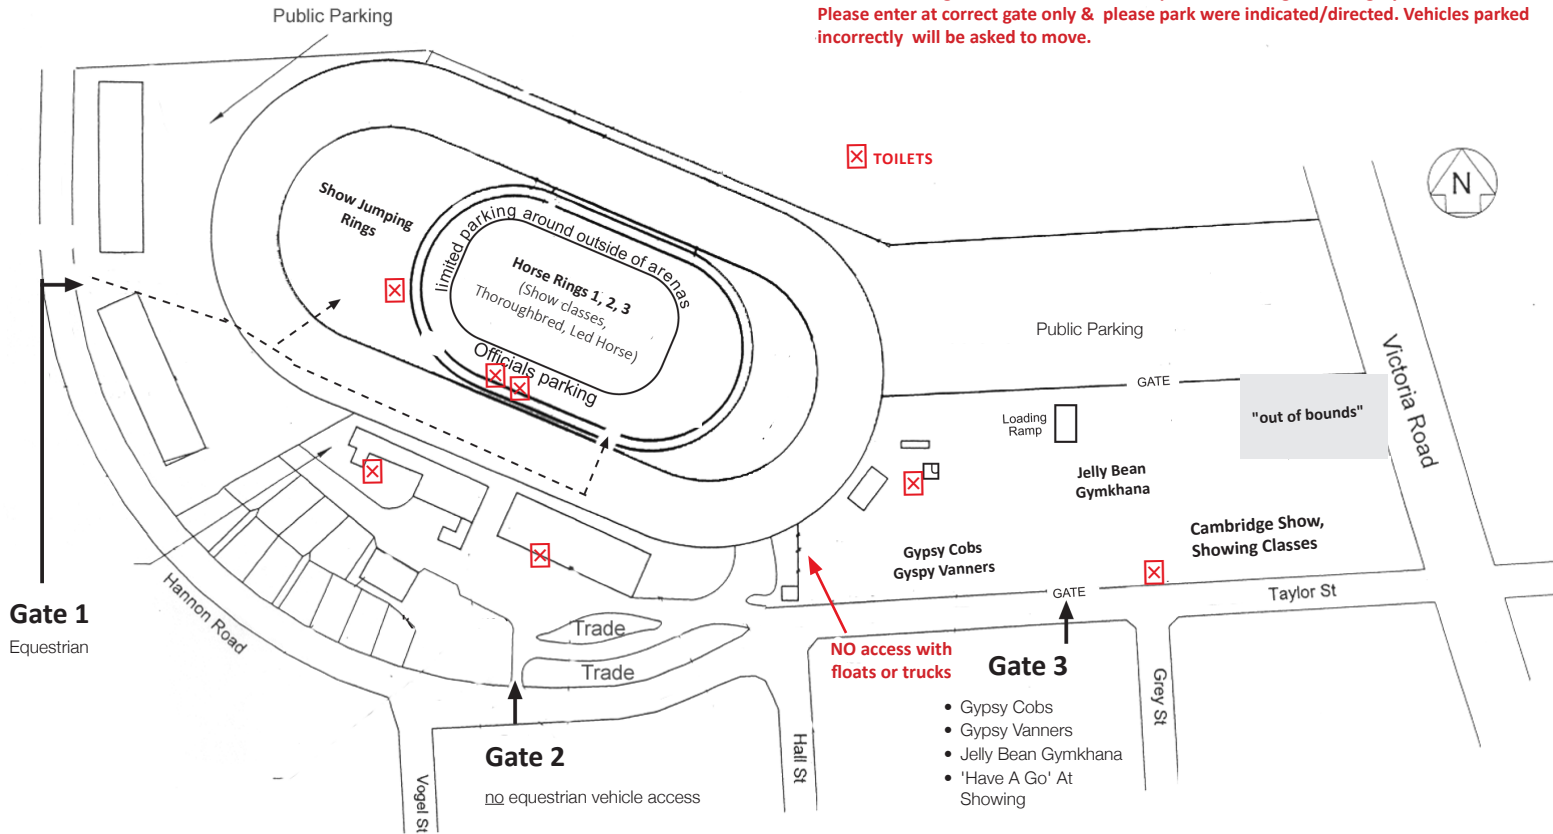

# Saturday Map Layout

Important:

No animals are to be ridden or led on trotting track or greyhound track except to cross direct to the rings. No vehicles allowed to park on trotting track or greyhound track. Please enter at correct gate only & please park where indicated/directed. Vehicles parked incorrectly will be asked to move.

# Sunday Map Layout

Important:

**No animals are to be ridden or led on trotting track or greyhound track except to cross direct to the rings. No vehicles allowed to park on trotting track or greyhound track. Please enter at correct gate only & please park where indicated/directed. Vehicles parked incorrectly will be asked to move.**