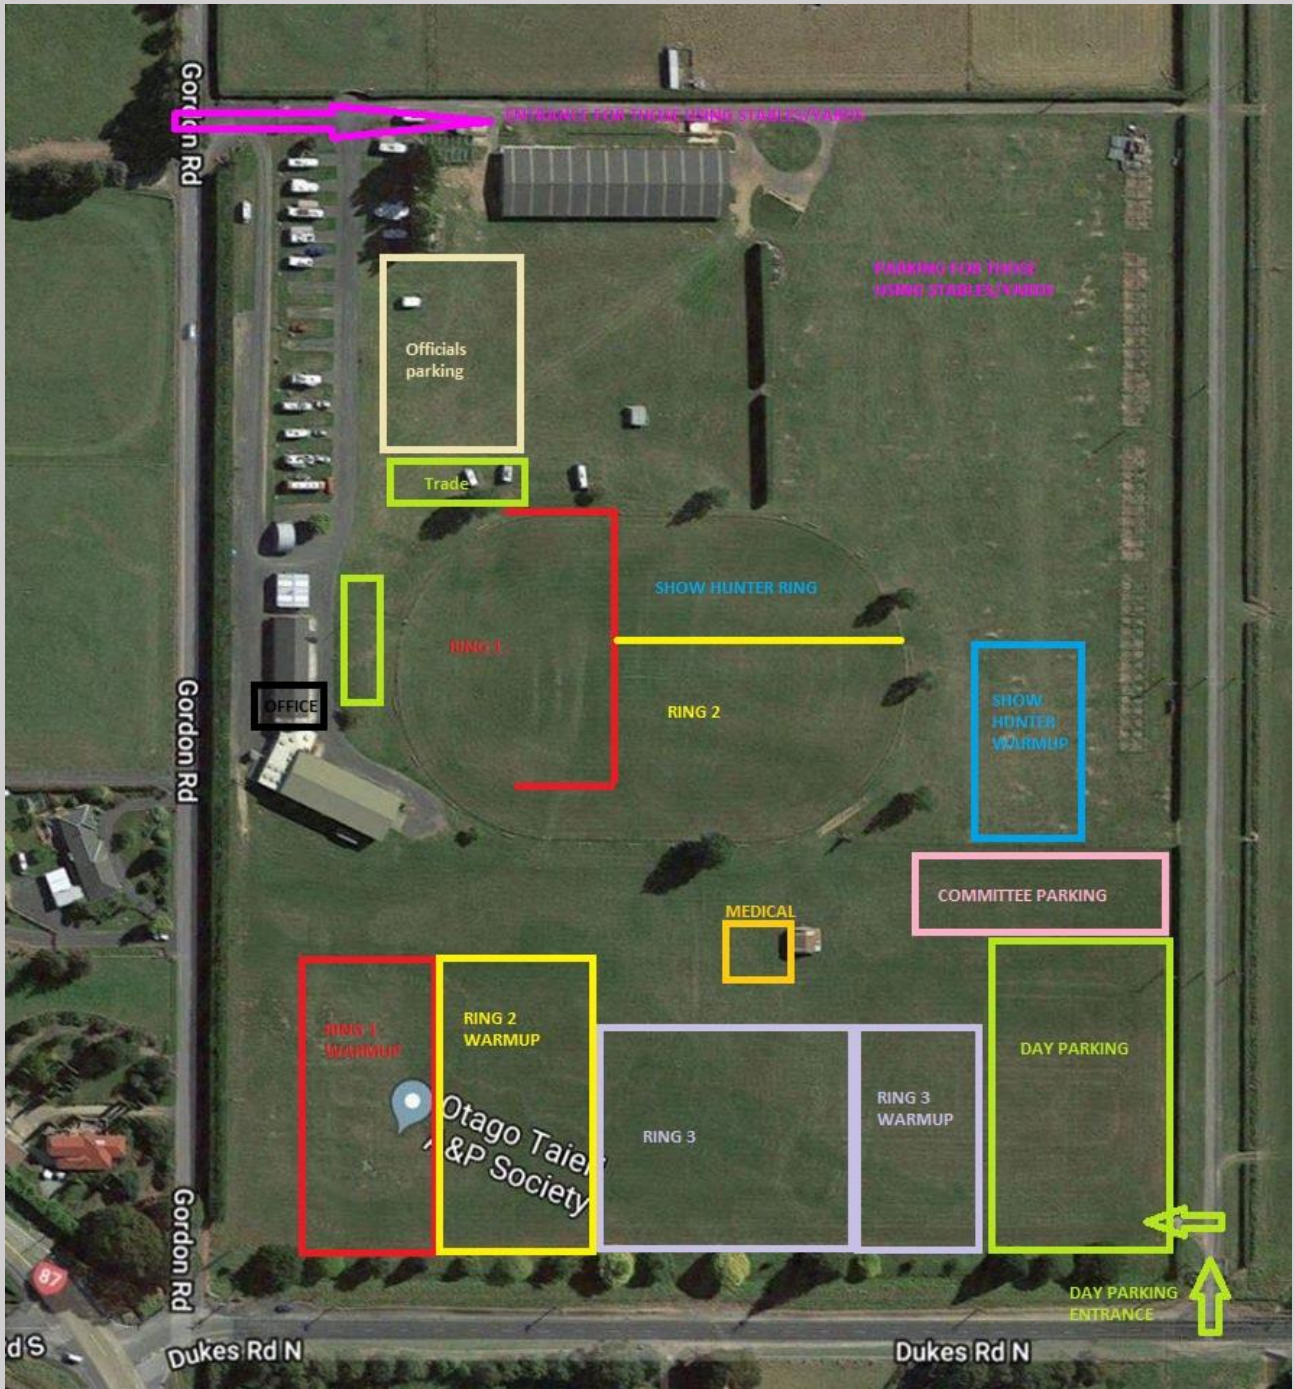

Map

Show Jumping

Saturday

Mainland Coachwork Ring 1 - 08:00 am

1 . Weavers Reasturant & Functions Welcome Pony Stakes 2 Phase - 110cm

1	77	Benrose Playtime	Emma Gillies
2	76	Hez Sweet As	Samantha Gillies
3	164	Hi-Hat	Samantha Torrie
4	31	chocolat sucre	Anna Nalder
5	132	She's a Cracker	Jakob Pascoe
6	82	Pavlova	Katherine Hadler
7	154	The Rockstar	Mya Stratford
8	22	Missing Peices	Summer Borrie
9	77	Benrose Eclipse	Emma Gillies
10	76	Benrose Golden Ticket	Samantha Gillies
11	185	Burma Milly	Ella Wylie
12	162	Halcyon Beaudunnit	Molly Todd
13	84	Harrison James	Polly Harper
14	164	Qutar	Samantha Torrie
15	184	Wembleybrook Tiffany	Johanna Wylaars
16	2	Mr Black Magic	Olivia Adams
17	153	Mararoa Kobie Breeze	Sophie Sinclair
18	19	MF Spotlit	Sonya Benison
19	77	Moccochino	Emma Gillies
20	76	Junior Disco	Samantha Gillies

2 Excel Equine Open Pony 2 Phase - 120cm

1	185	MF Spot Me	Ella Wylie
2	76	Benrose Golden Ticket	Samantha Gillies
3	186	Te Ngaio Raggamuffin	Sophie Geddes
4	48	ellen vanin untouchable	Rosa Buist-Brown
5	153	Mararoa Kobie Breeze	Sophie Sinclair
6	77	Benrose Playtime	Emma Gillies
7	31	Mangakaraa Carbon Copy	Anna Nalder
8	184	Wembleybrook Tiffany	Johanna Wylaars
9	84	Harrison James	Polly Harper
10	2	Mr Black Magic	Olivia Adams
11	185	Burma Milly	Ella Wylie
12	76	Junior Disco	Samantha Gillies
13	186	Ben rose Silver Shadow	Sophie Geddes

3 McFarlanes Tyre Service Open Horse AM5 - 120cm

1	53	Glenbrooke All Roses	Tanya Davie
2	28	Ashbury Storm	Lauren Buckley
4	135	Kiwi Spirit	Grace percy
5	178	Montreaux	Indiana Williams
6	116	Silversmith	Amy McMullan
7	17	Midnight Magic Rumble	Rachel Beattie
8	64	Banderas C	Harry Feast
9	55	Casanova NZPH	Georgina Dormer
10	176	LC Samson	Nicole White
11	144	Eireann Bandoola	Gail Richardson
12	146	Cazette HSH	Amanda Roy
13	156	Kings Repicharge	Florence Tapley
14	21	Cera Cassina	Kimberley Bird
15	20	Cancion HSH	Jaimee Bird
16	42	Mr Gregory	Pippa Collins
17	68	Evenstar	Harriet Gardner
18	15	Astek Reveal	Jayne Beattie
19	6	Mustang Shelby	Talia Allison
20	1	Hammertime	Caitlin Adams
21	152	Ignition	Olivia Shinn
22	177	On the Point Eve	Steffi Whittaker
23	17	Lowland Schnapps	Rachel Beattie
24	187	Extravaganza	Noah Coutts
25	100	Kiwi Red Label	Tamara Coster
26	65	Double J Barman	Kaitlin Feast
27	168	Adele	Courtney Townsend
28	64	Double J Bouncer	Harry Feast
29	135	The Viper	Grace percy
30	116	Lavanda	Amy McMullan
31	28	Quantum Queen GNZ	Lauren Buckley
32	176	Lil LeRoux	Nicole White

4 Main Events NZ Universites Challenge 120cm (judged inconjunction with class 4)

168	Adele	Courtney Townsend
65	Double J Barman	Kaitlin Feast
68	Evenstar	Harriet Gardner
152	Ignition	Olivia Shinn
156	Kings Repicharge	Florence Tapley
178	Montreaux	Indiana Williams

5.1 Lynette Harris Open Horse AM5 - 130cm

1	64	Double J Bouncer	Harry Feast
2	176	Lil LeRoux	Nicole White
3	135	The Viper	Grace percy
4	20	Cancion HSH	Jaimee Bird