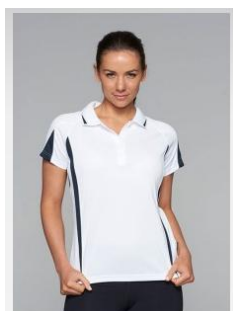

NZPCA Eventing & Mounted Games Championship Wairarapa, April 2018

SHIRTS SIZE ORDER FORM

Eureka Polo Ladies \$40

Eureka polo mens \$40

Panorama hoodie ladies \$60

Panorama hoodie mens \$60

All in navy and white with breast logo and back print.