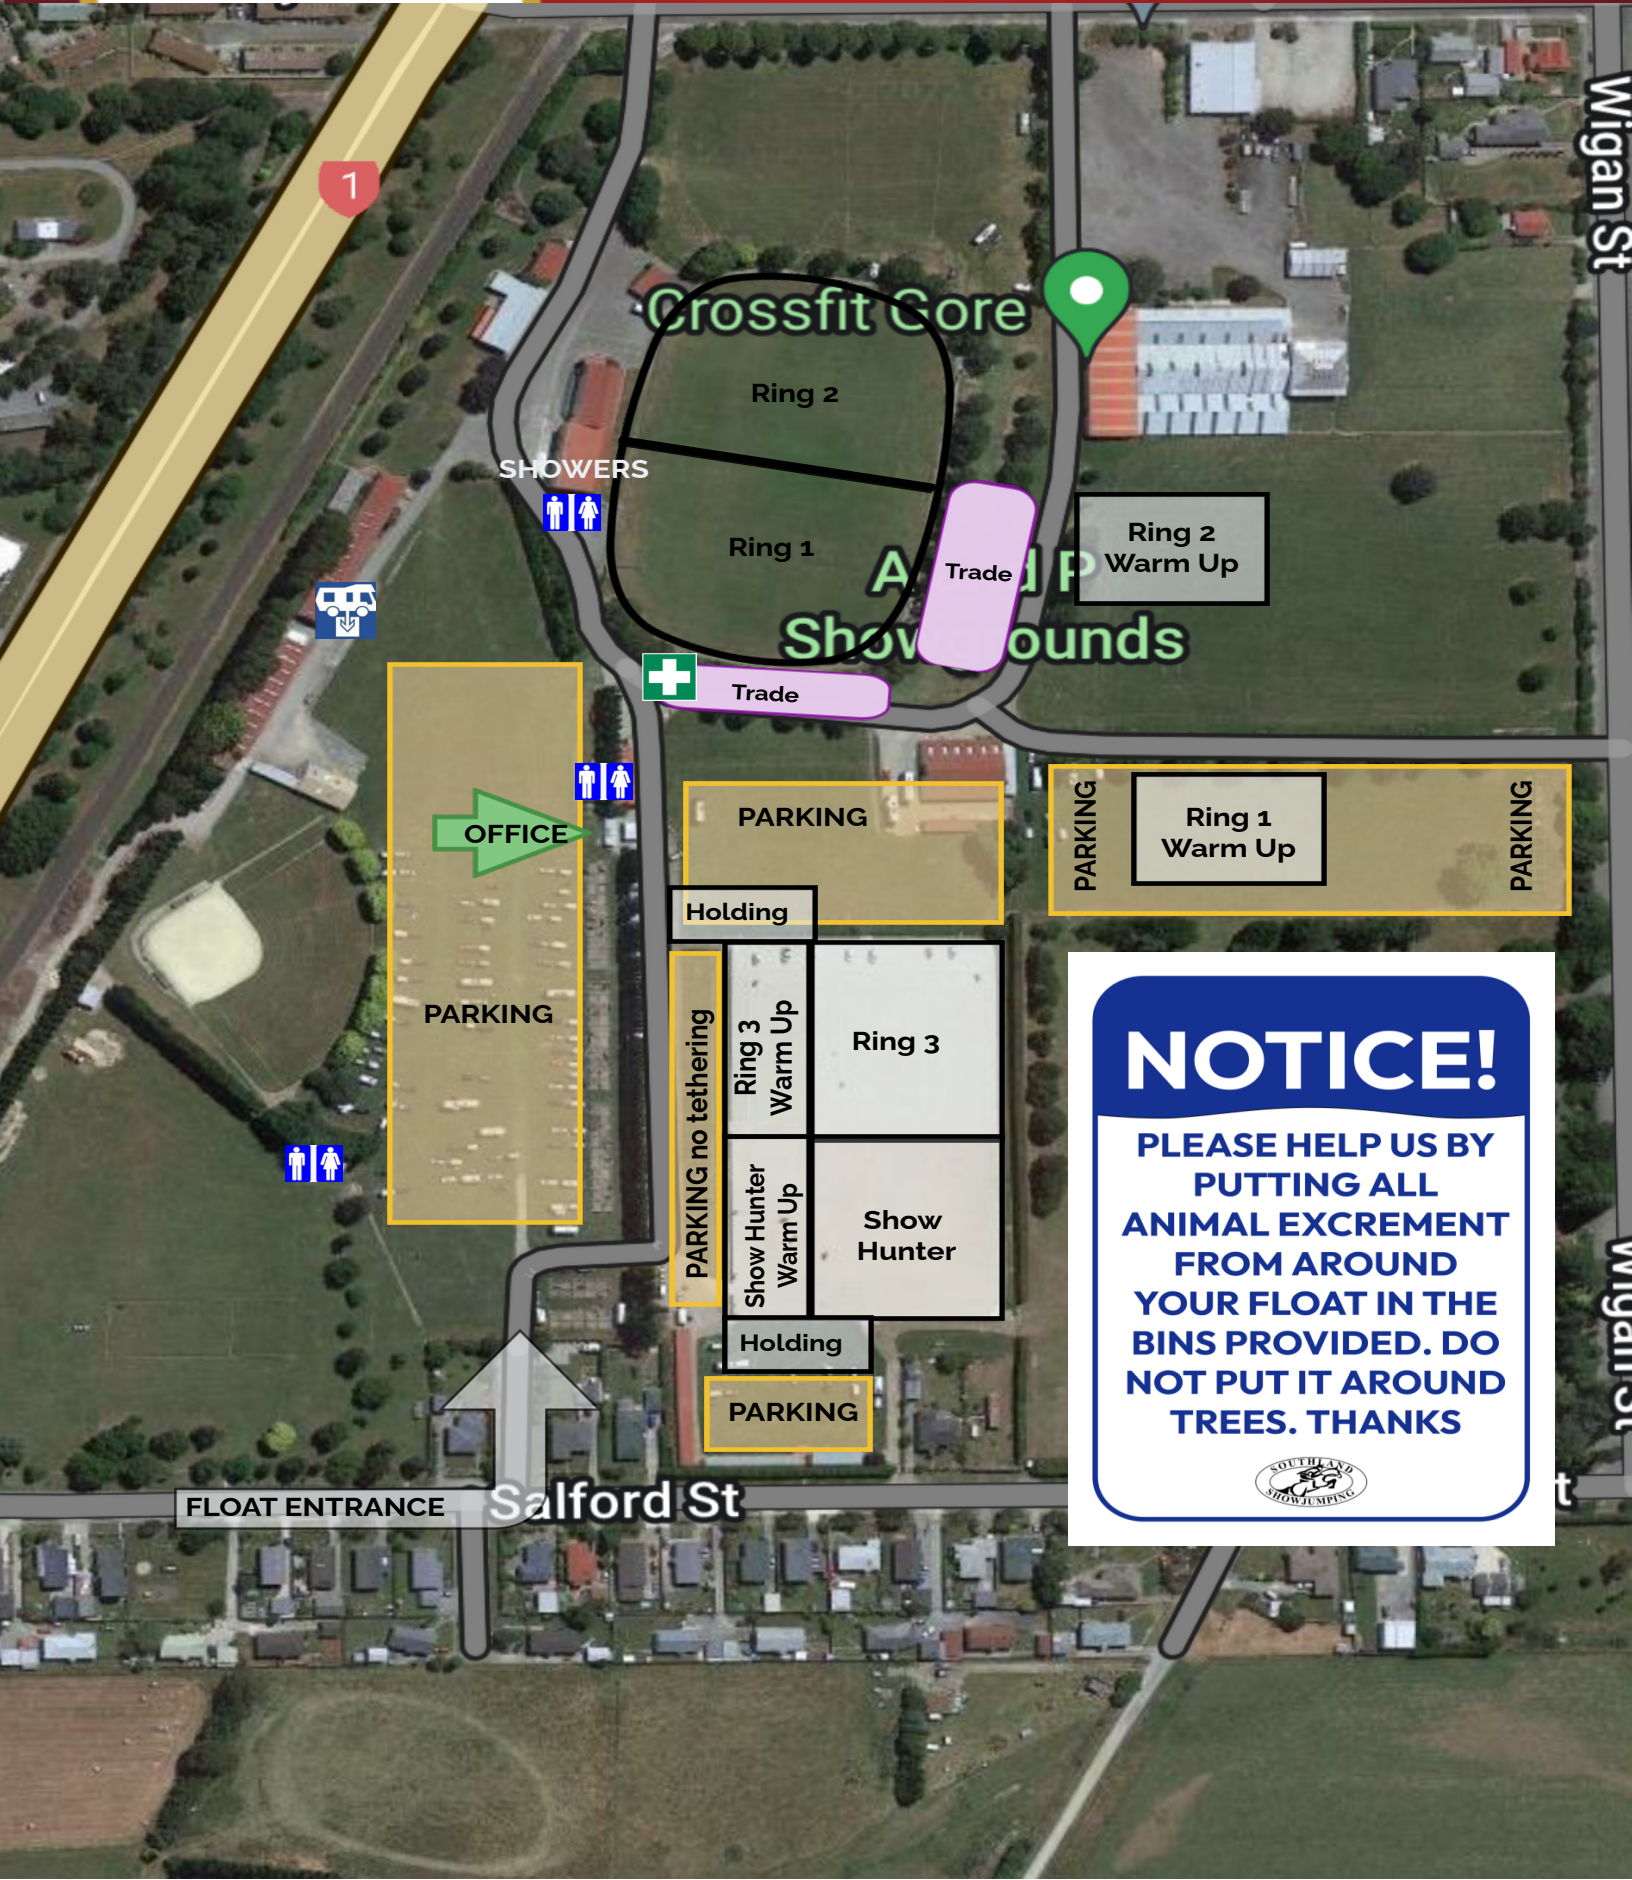

NOTICE!

PLEASE HELP US BY PUTTING ALL ANIMAL EXCREMENT FROM AROUND YOUR FLOAT IN THE BINS PROVIDED. DO NOT PUT IT AROUND TREES. THANKS