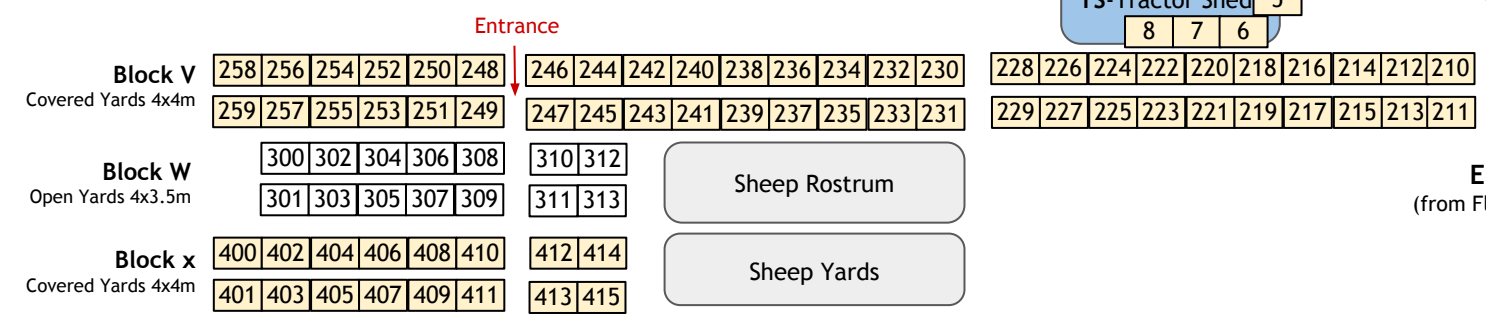

Solway Showgrounds - Stabling Plan

Block JR
Judd's Rd Block

Boxes with large numbers are suitable for stallions

Entry (from Fleet Street)

(from Judds Rd)

Solway Showgrounds - Stabling Plan

Block JR
Judd's Rd Block