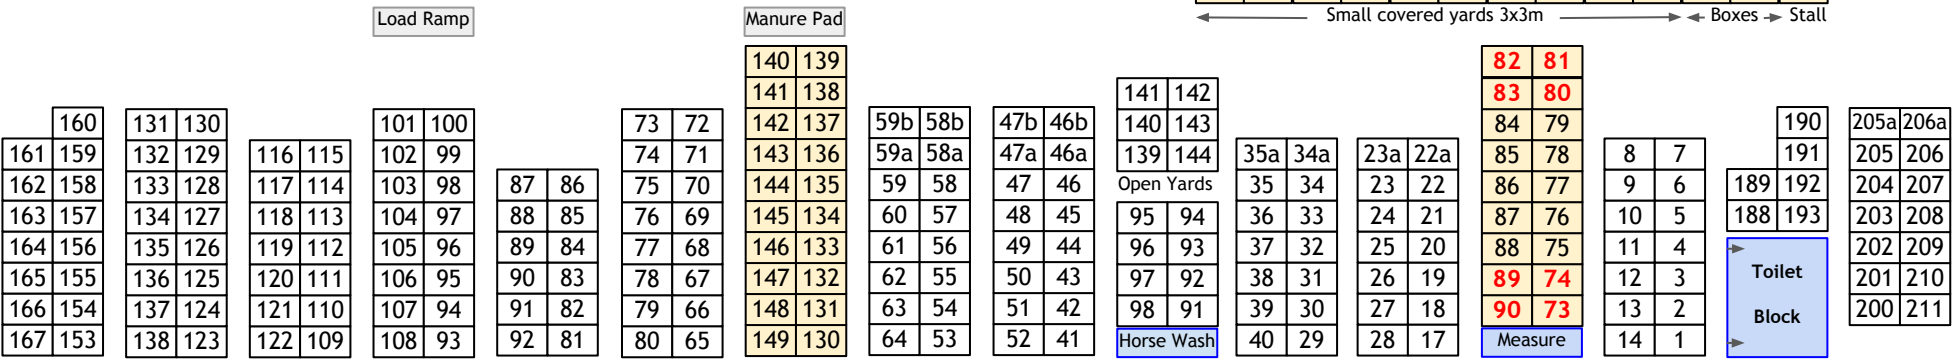

Solway Showgrounds - Stabling Plan

Block JR
Judd's Rd Block

Boxes with large numbers are suitable for stallions

Entry (from Fleet Street)

(from Judds Rd)

Solway Showgrounds - Stabling Plan

Block JR
Judd's Rd Block