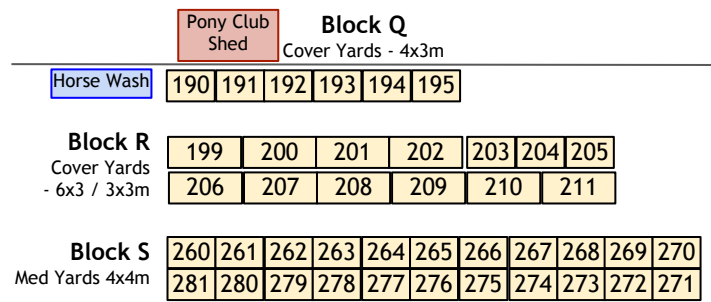

Solway Showgrounds - Stabling Plan

Block JR
Judd's Rd Block

Boxes with large numbers are suitable for stallions

Entry (from Fleet Street)

(from Judds Rd)

Solway Showgrounds - Stabling Plan

Block JR
Judd's Rd Block