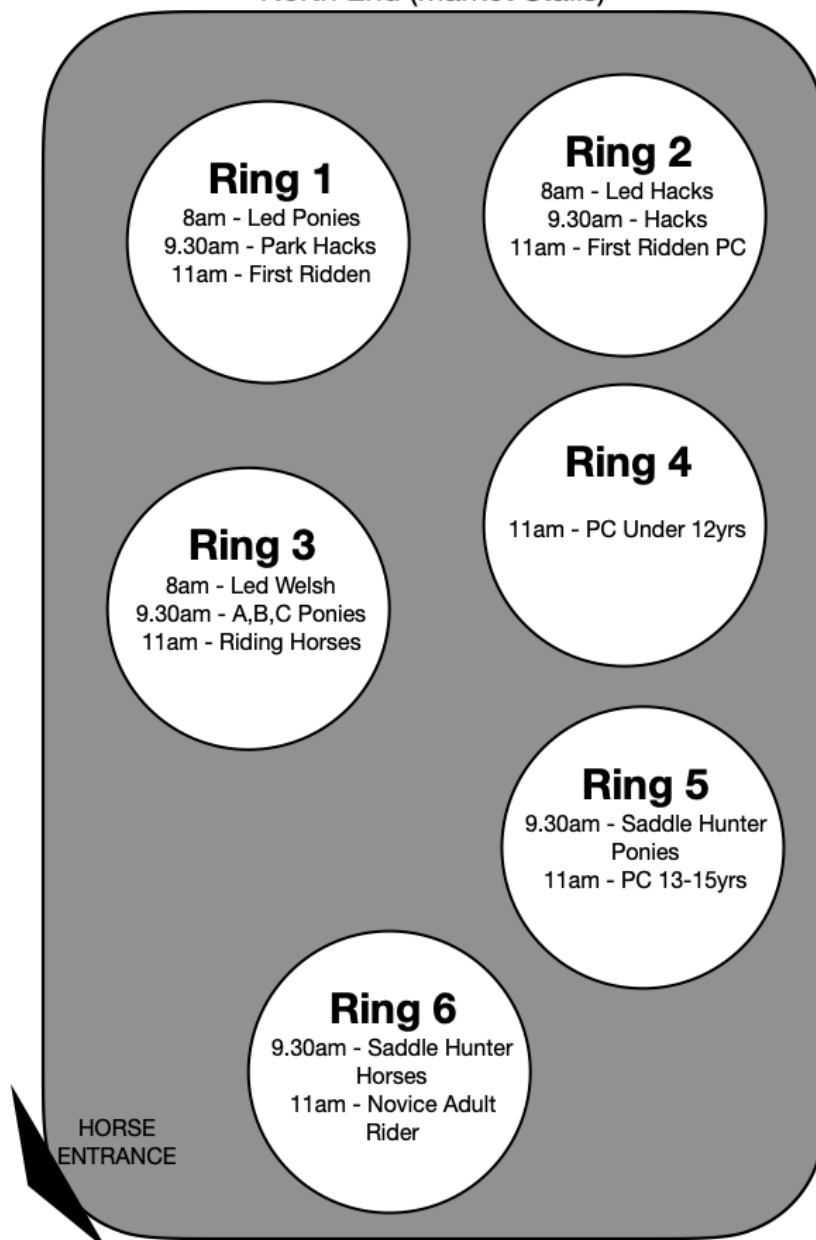

North End (Market Stalls)

11am Led Rein and Pony Club Led Rein will be outside in the Event Ring

Time	Section	Judge
8.00am	Led Horses	Julieanne Baynes
8.00am	Led Ponies	Rachel Walker
8.00am	Welsh	Allie Harper

Time	Section	Judge
9.30am	A, B, C Ponies	Allie Harper
9.30am	Saddle Hunter Horses	Rachel Walker
9.30am	Hacks	Celia Warren
9.30am	Park Hacks	Julieanne Baynes
9.30am	Saddle Hunter Ponies	Julie Wilson

Time	Section	Judge
11am	First Ridden	Julieanne Baynes
11am	Led Rein	Allie Harper
11am	Riding Horses	Celia Warren
11am	Novice Adult Utility	Tui Willson
11am	PC Led Rein	Julie Wilson
11am	PC 13-15	Rachel Walker

Time	Section	Judge
12.30pm	Round the Ring	Celia Warren
12.30pm approx	Show Jumping	Sharon Landreth