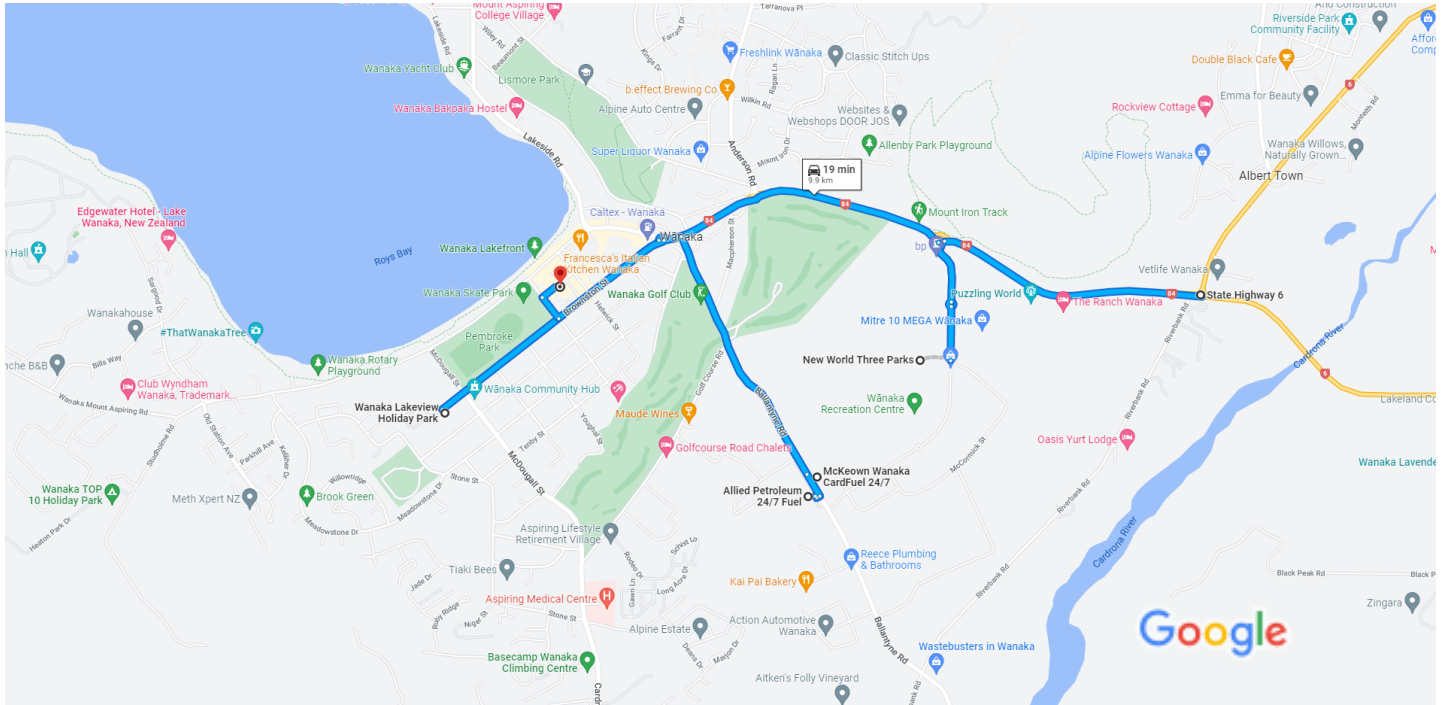

State Hwy 6, Otago 9382 to New World Wanaka, 20 Dunmore Street, Wānaka 9305 Drive 9.9 km, 19 min

Directions to the Show Ground, both New Worlds and Fuel Stations on Ballentyne Road

Map data ©2022 200 m

via State Hwy 84 and Sir Tim

19 min

Wallis Dr

9.9 km

19 min without traffic

## Explore New World Wanaka

Restaurants

Hotels

Gas stations

Parking Lots

More